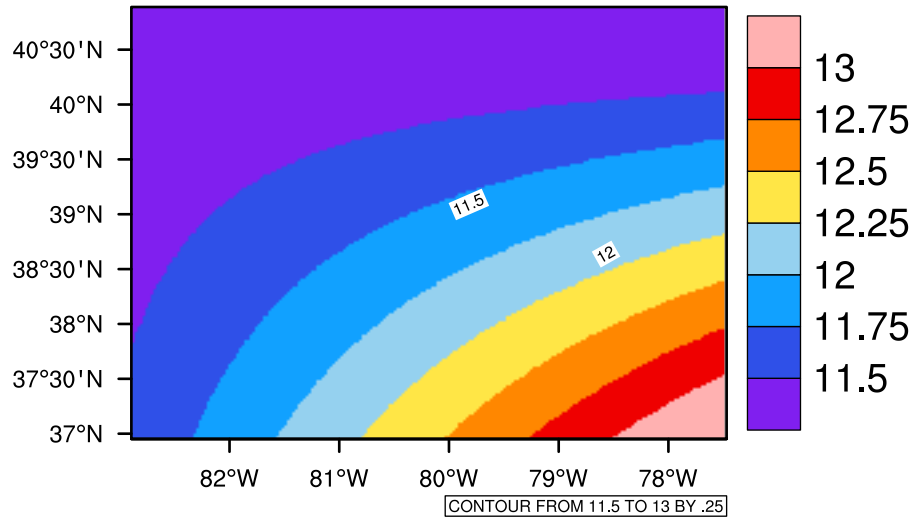

Yearly tas(c) In 2080-2089 GFDL-ESM2M RCP45 - West Virginia

[You can request maps from any dataset from the AgriMetSoft Team.](#)