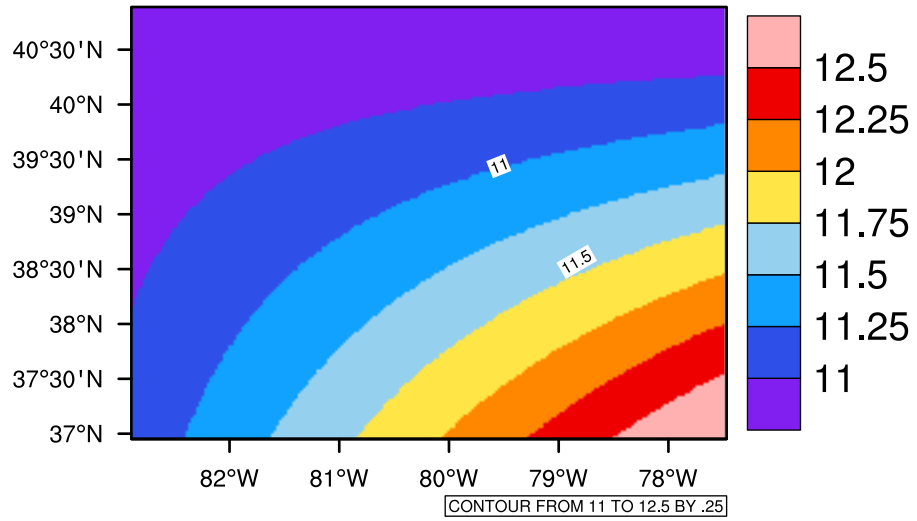

Yearly tas(c) In 2090-2099 GFDL-ESM2M RCP45 - West Virginia

[You can request maps from any dataset from the AgriMetSoft Team.](#)