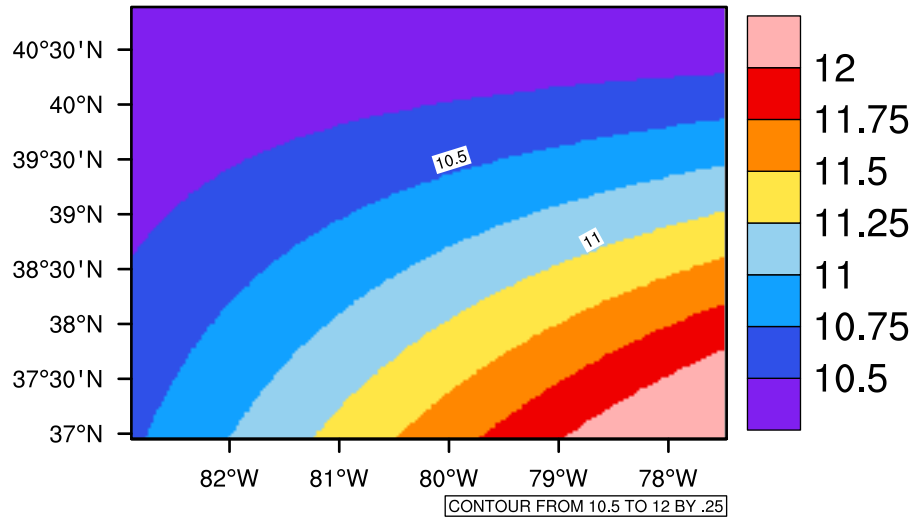

Yearly tas(c) In 2020-2029 GFDL-ESM2M RCP85 - West Virginia

[You can request maps from any dataset from the AgriMetSoft Team.](#)