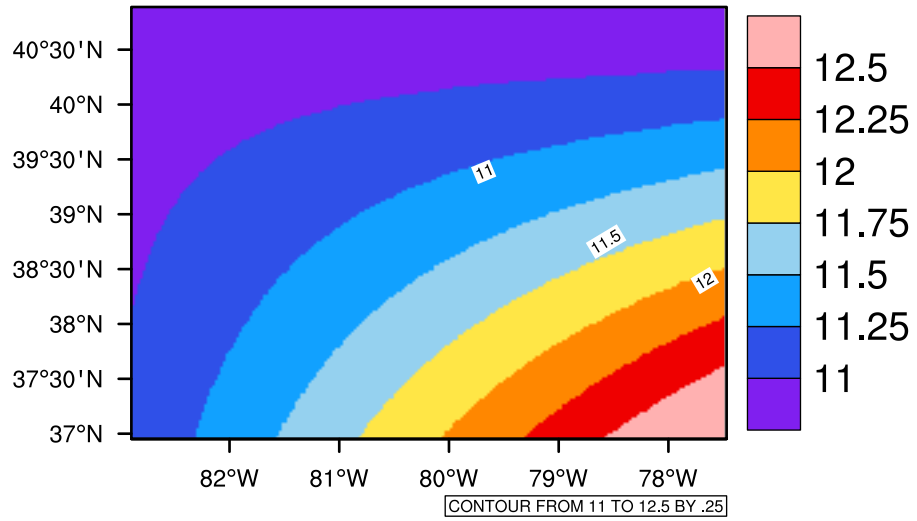

Yearly tas(c) In 2030-2039 GFDL-ESM2M RCP85 - West Virginia

[You can request maps from any dataset from the AgriMetSoft Team.](#)