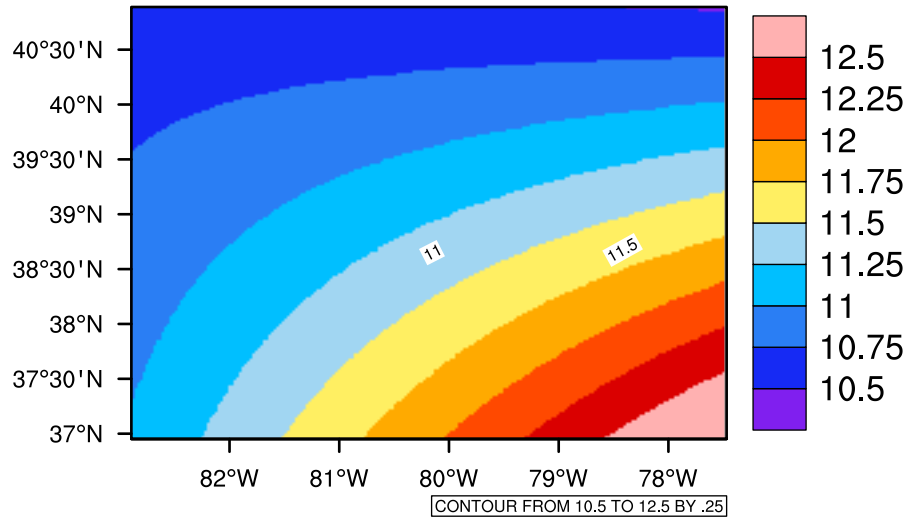

Yearly tas(c) In 2040-2049 GFDL-ESM2M RCP85 - West Virginia

[You can request maps from any dataset from the AgriMetSoft Team.](#)