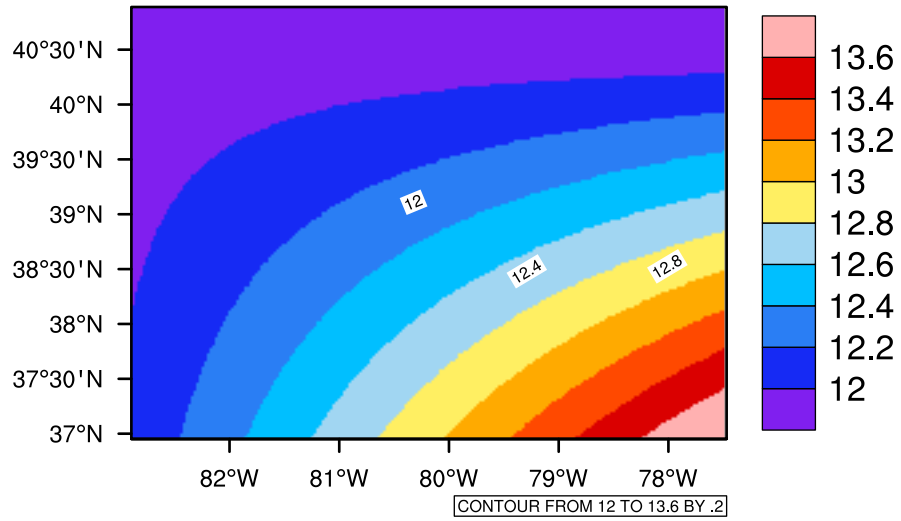

Yearly tas(c) In 2050-2059 GFDL-ESM2M RCP85 - West Virginia

[You can request maps from any dataset from the AgriMetSoft Team.](#)