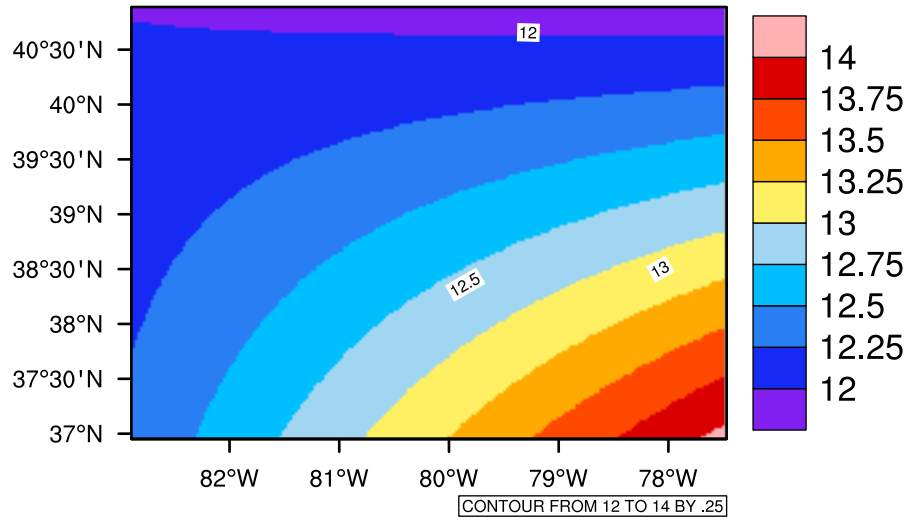

Yearly tas(c) In 2060-2069 GFDL-ESM2M RCP85 - West Virginia

[You can request maps from any dataset from the AgriMetSoft Team.](#)