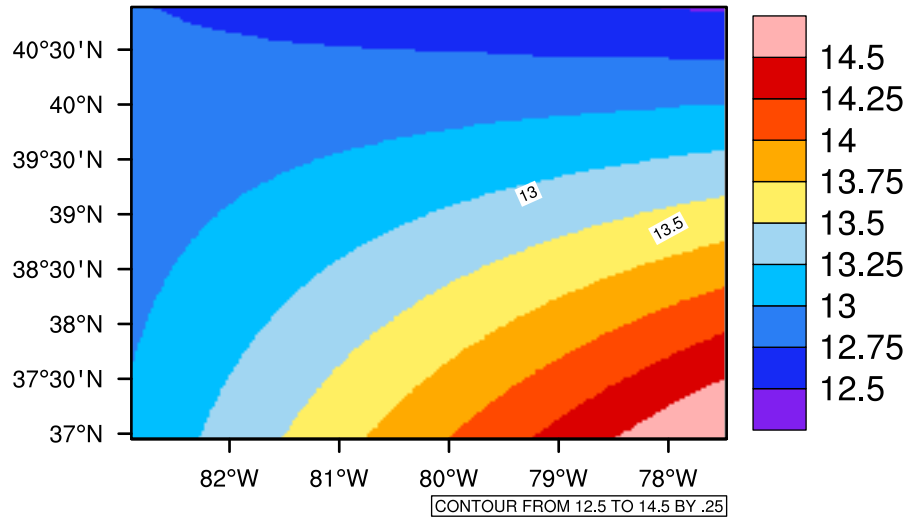

Yearly tas(c) In 2070-2079 GFDL-ESM2M RCP85 - West Virginia

[You can request maps from any dataset from the AgriMetSoft Team.](#)