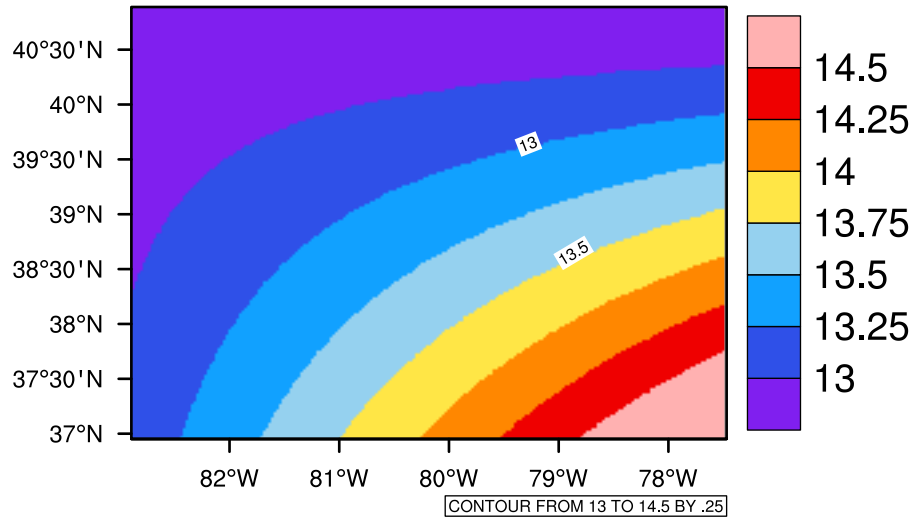

Yearly tas(c) In 2080-2089 GFDL-ESM2M RCP85 - West Virginia

[You can request maps from any dataset from the AgriMetSoft Team.](#)