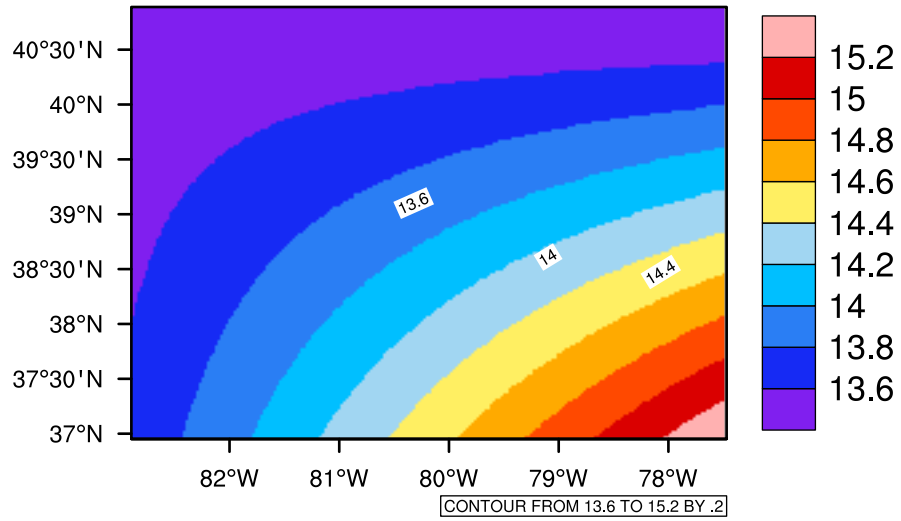

Yearly tas(c) In 2090-2099 GFDL-ESM2M RCP85 - West Virginia

[You can request maps from any dataset from the AgriMetSoft Team.](#)