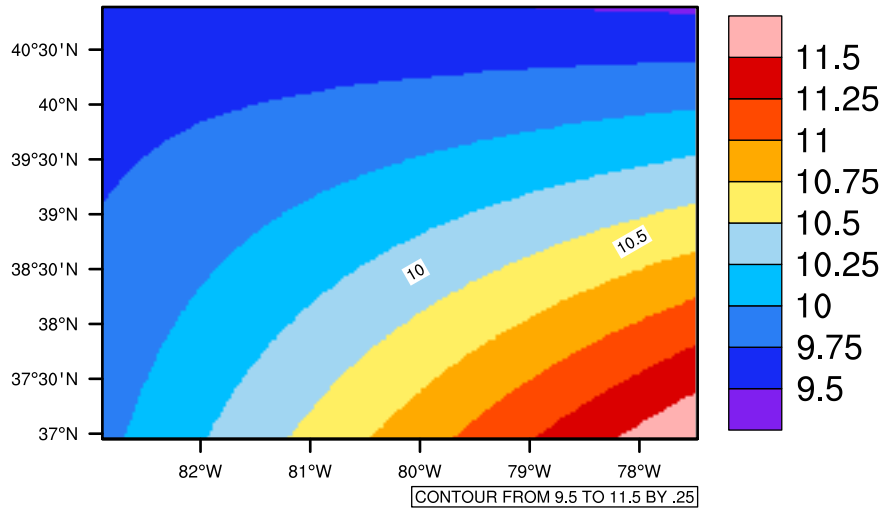

Yearly tas(c) In 1975-2005 GFDL-ESM2M historical - West Virginia

[You can request maps from any dataset from the AgriMetSoft Team.](#)