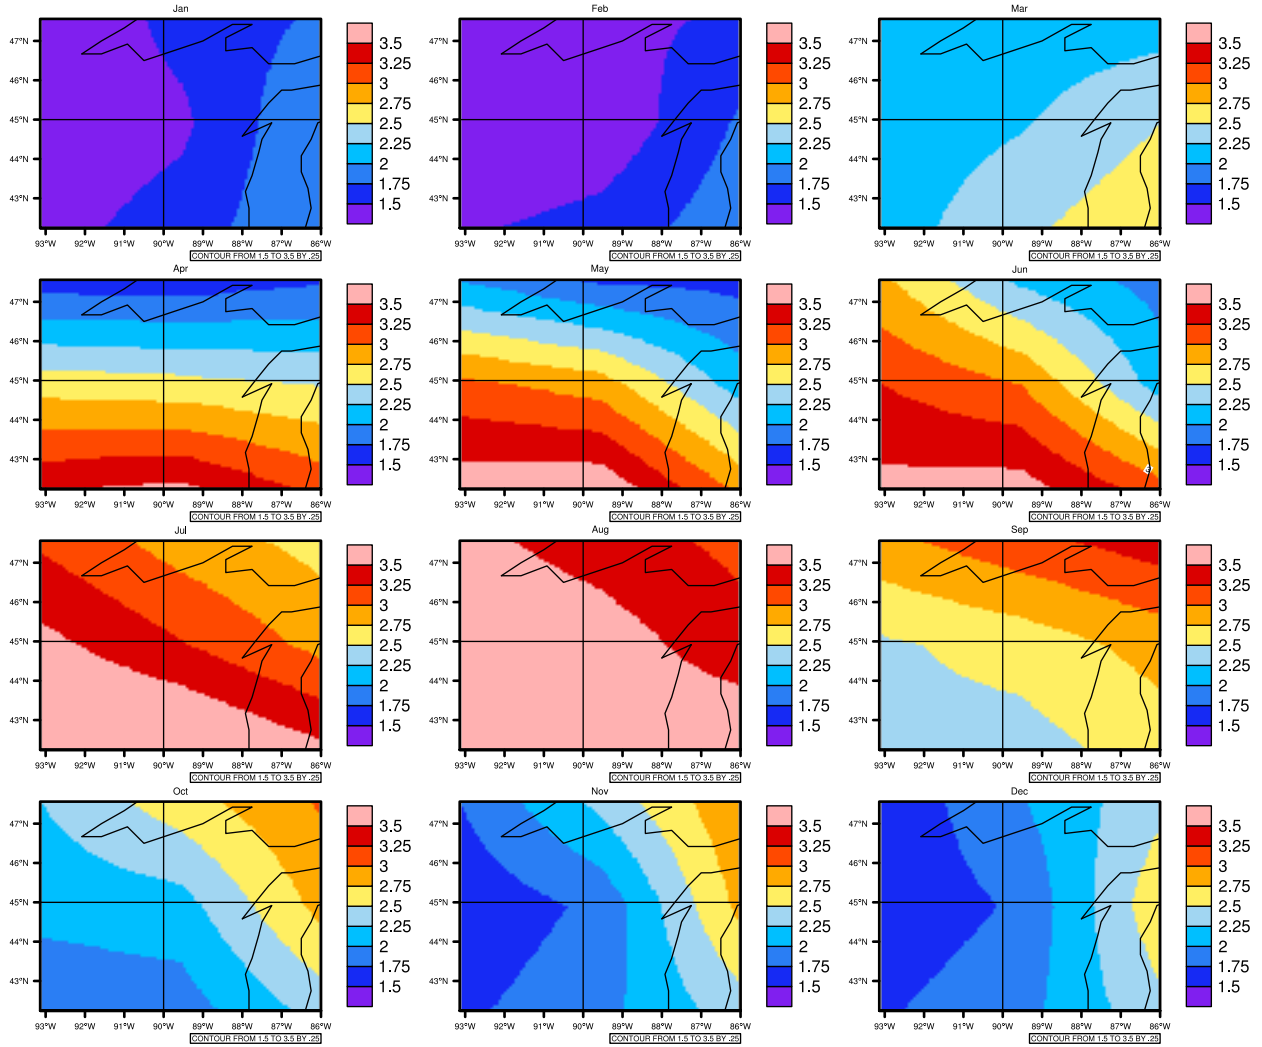

Monthly pr (mm/day) In 1975-2005 GFDL-ESM2M historical - Wisconsin

AgriMetSoft (2020). Climate Maps. Available on: <https://agrimetsoft.com/maps>

[Order a new map on <https://agrimetsoft.com/order>