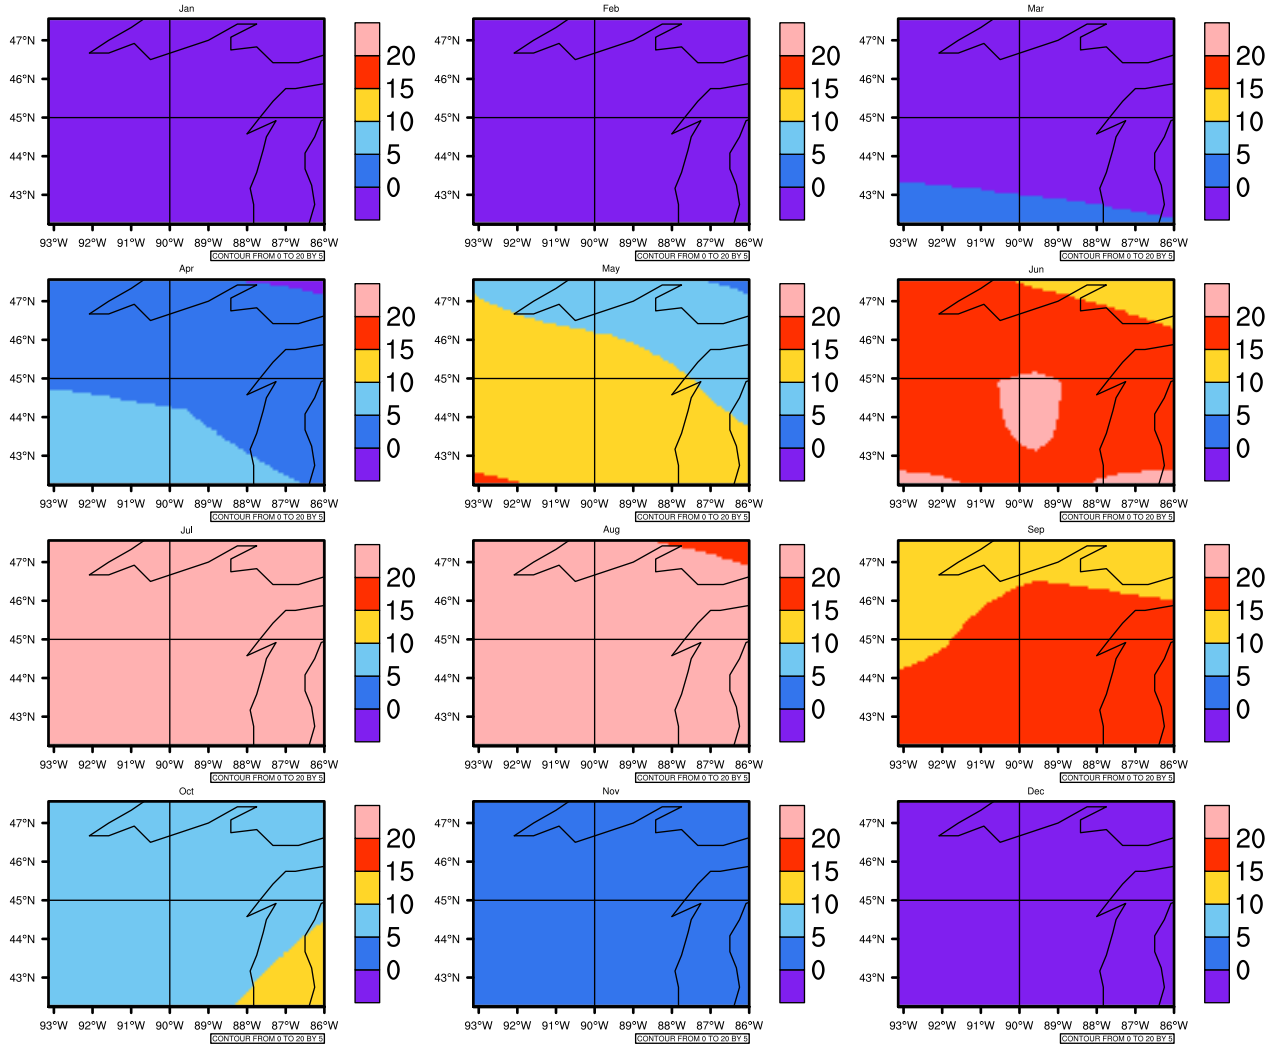

Monthly Daily Averagetetas(c) In 2070-2079 GFDL-ESM2M RCP45 - Wisconsin

AgriMetSoft (2020). Climate Maps. Available on:
<https://agrimetsoft.com/maps>

[Order a new map on <https://agrimetsoft.com/order>