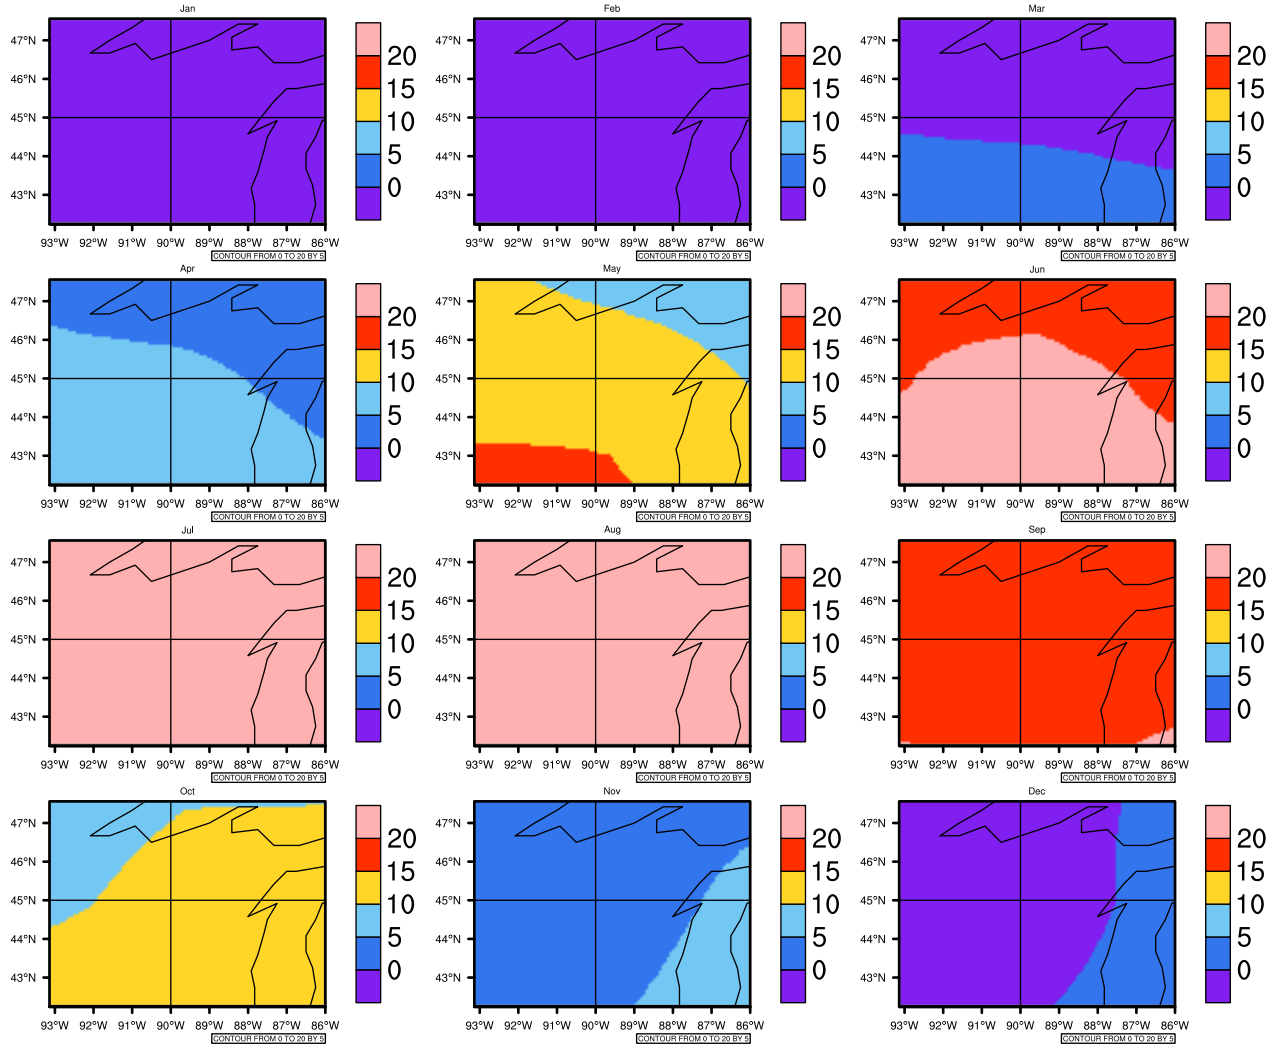

## Monthly Daily Averagetetas(c) In 2070-2079 GFDL-ESM2M RCP85 - Wisconsin

AgriMetSoft (2020). Climate Maps. Available on:  
<https://agrimetsoft.com/maps>

[Order a new map on <https://agrimetsoft.com/order>