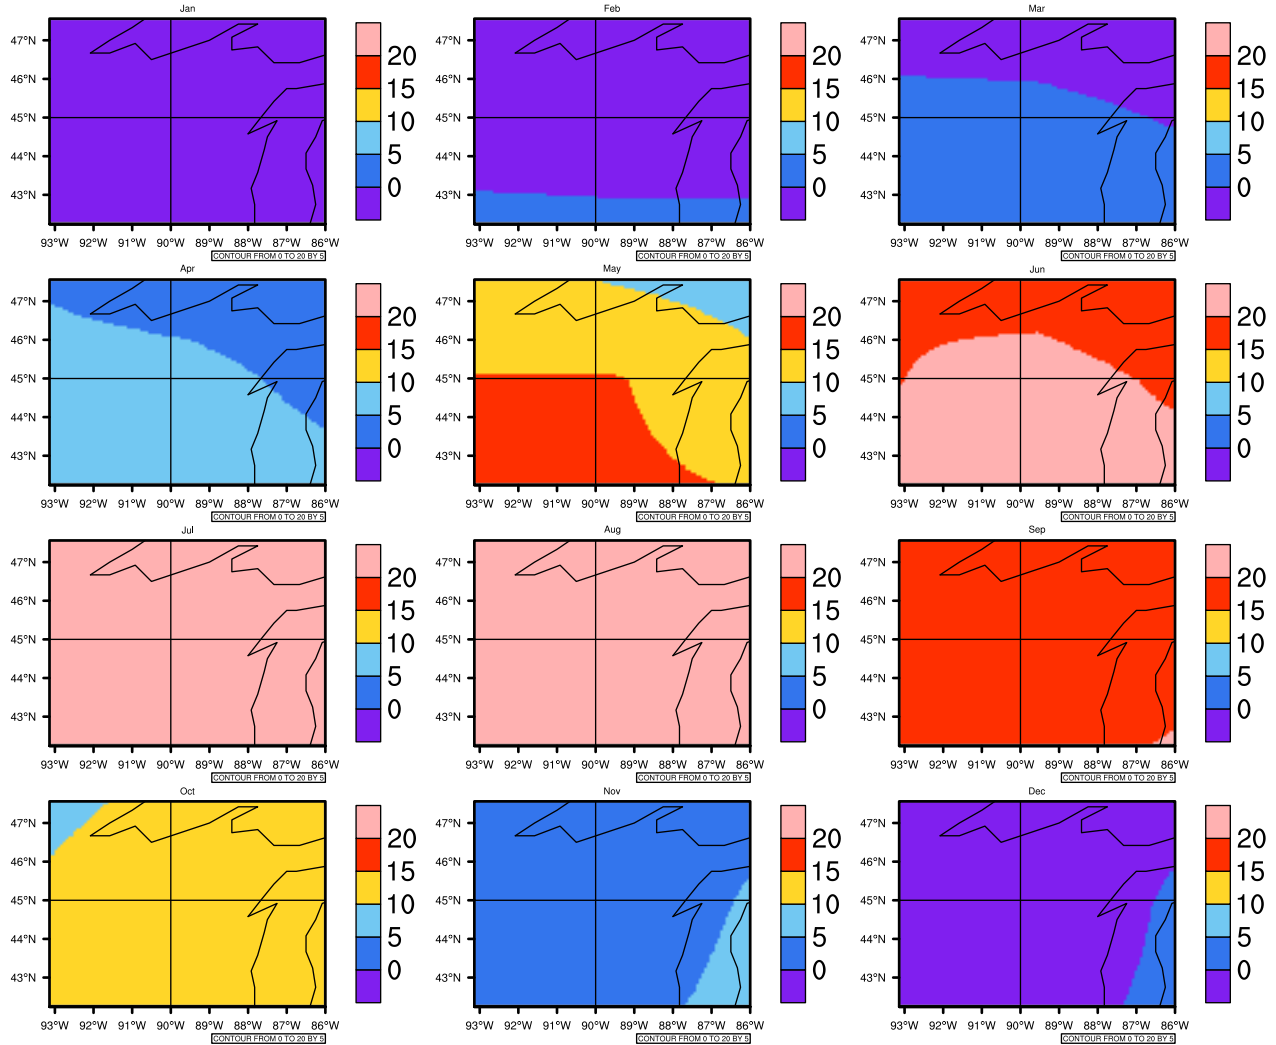

Monthly Daily Averagetetas(c) In 2080-2089 GFDL-ESM2M RCP85 - Wisconsin

AgriMetSoft (2020). Climate Maps. Available on:
<https://agrimetsoft.com/maps>

[Order a new map on <https://agrimetsoft.com/order>