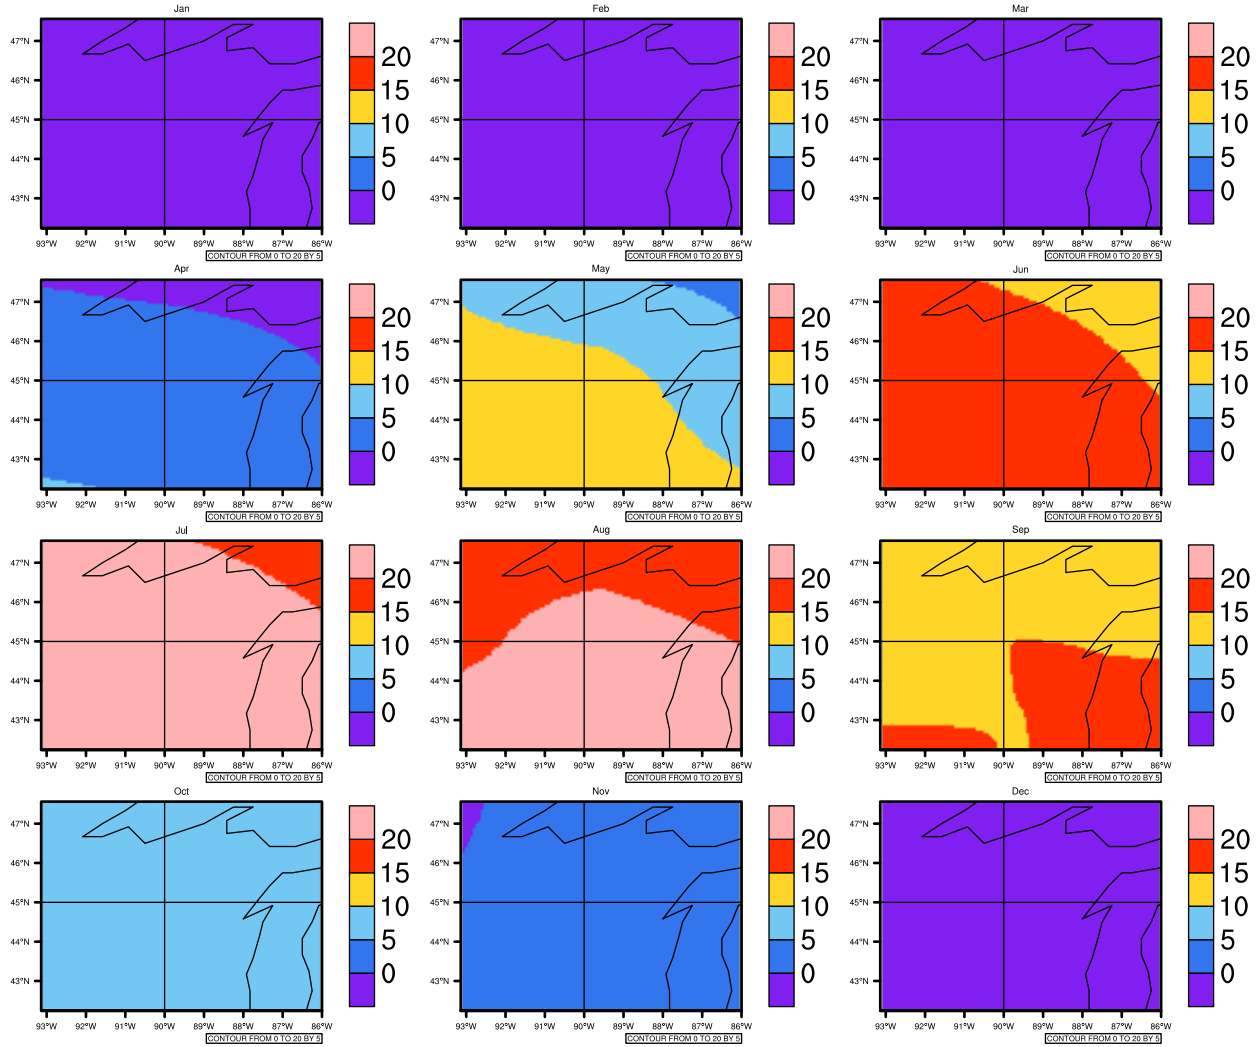

Monthly Daily Averagetgas(c) In 1975-2005 GFDL-ESM2M historical - Wisconsin

AgriMetSoft (2020). Climate Maps. Available on: <https://agrimetsoft.com/maps>

Order a new map on <https://agrimetsoft.com/order>