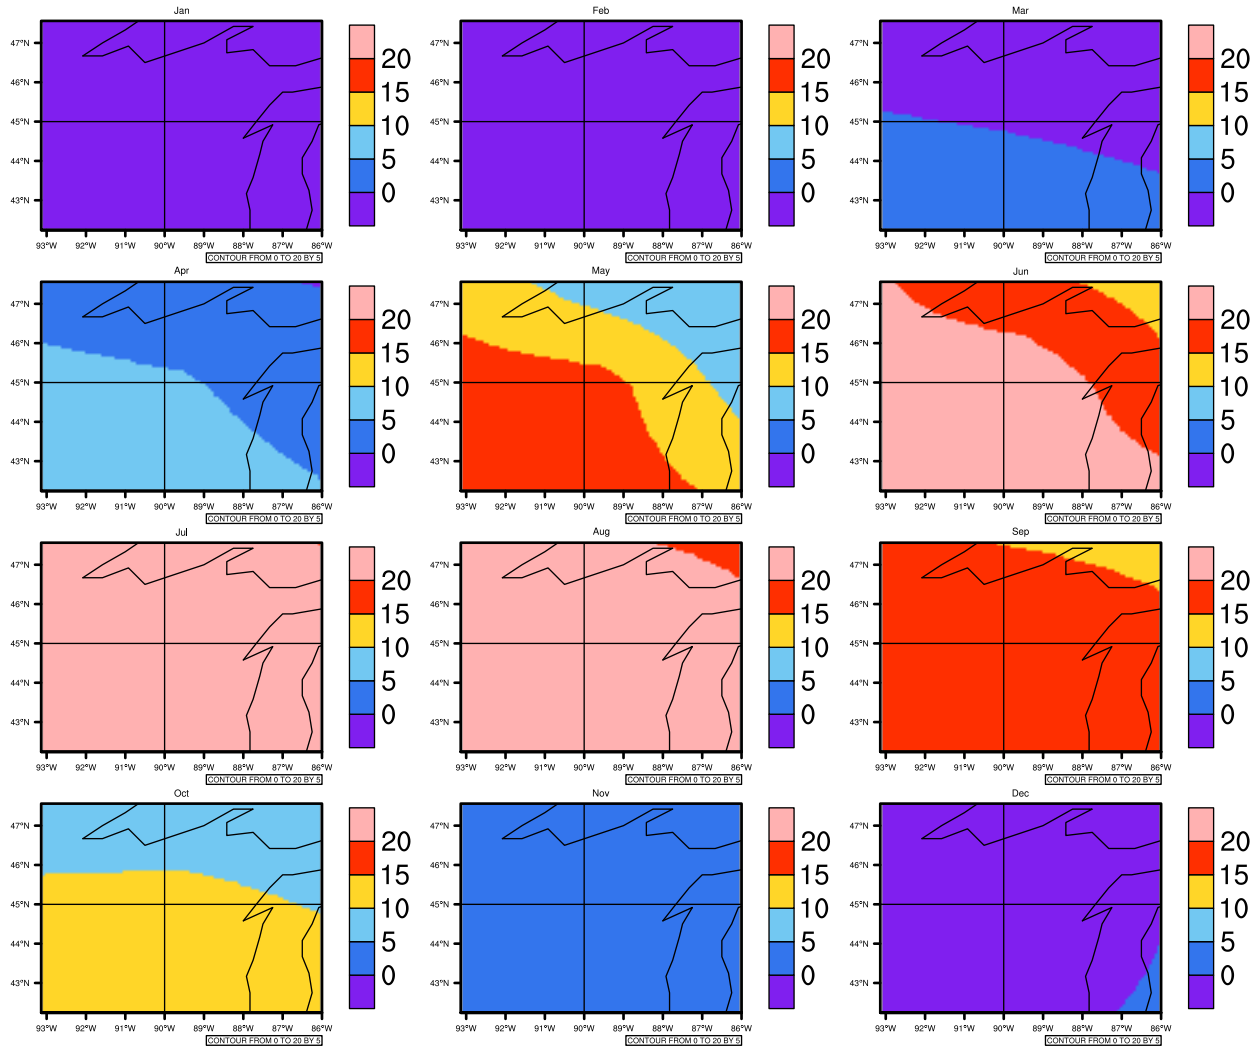

# Monthly Daily Average tmax(c) In 1975-2005 GFDL-ESM2M historical - Wisconsin

AgriMetSoft (2020). Climate Maps. Available on: <https://agrimetsoft.com/maps>

Order a new map on <https://agrimetsoft.com/order>