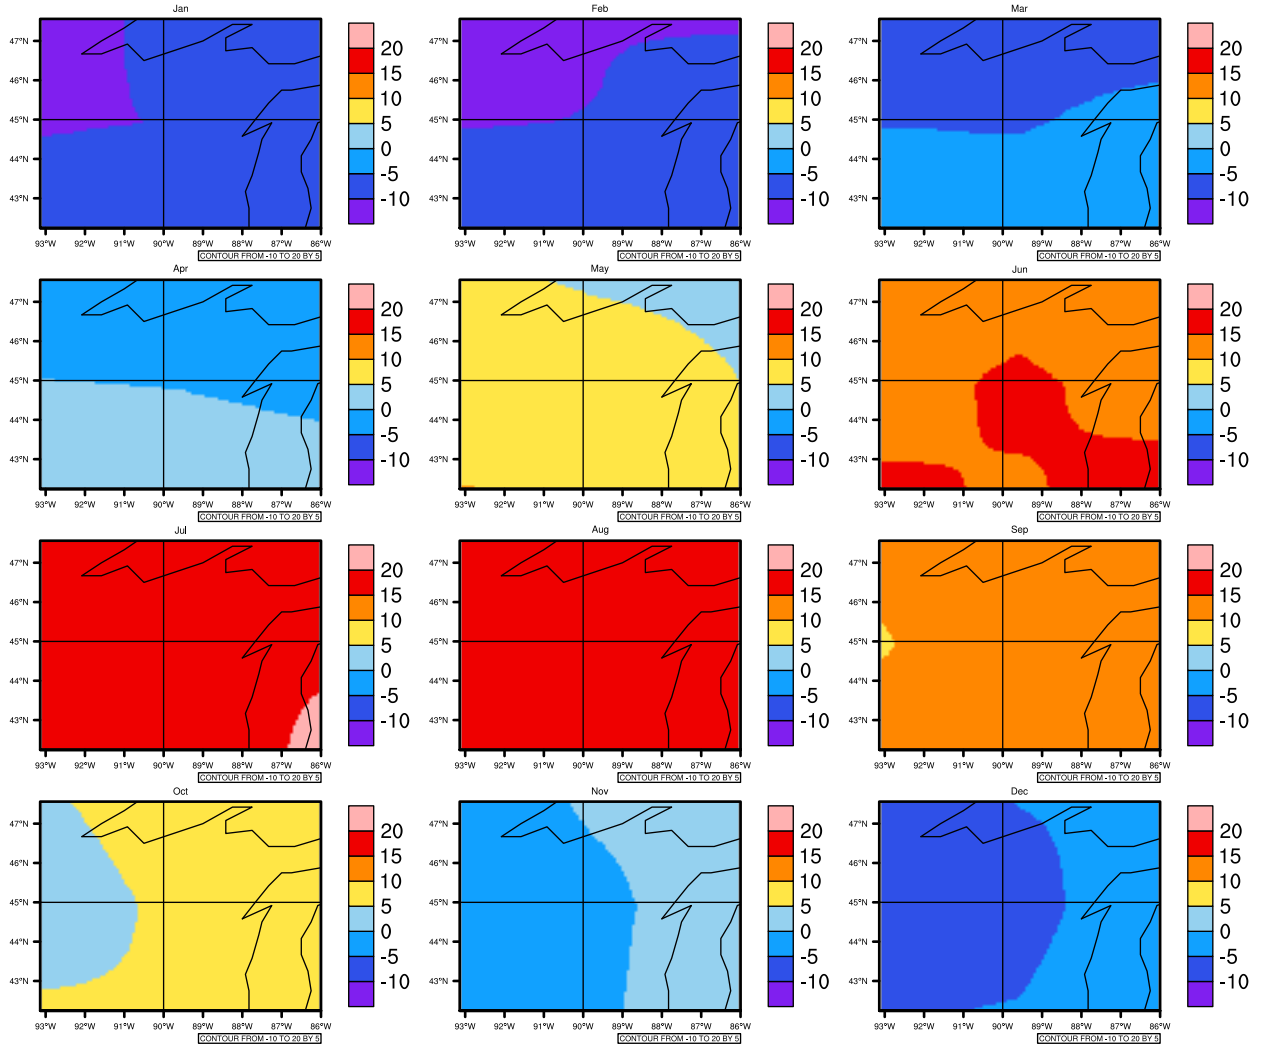

Monthly Daily Average tasmin(c) In 1975-2005 GFDL-ESM2M historical - Wisconsin

AgriMetSoft (2020). Climate Maps. Available on: <https://agrimetsoft.com/maps>

Order a new map on <https://agrimetsoft.com/order>

[You can request maps from any dataset from the AgriMetSoft Team.](#)