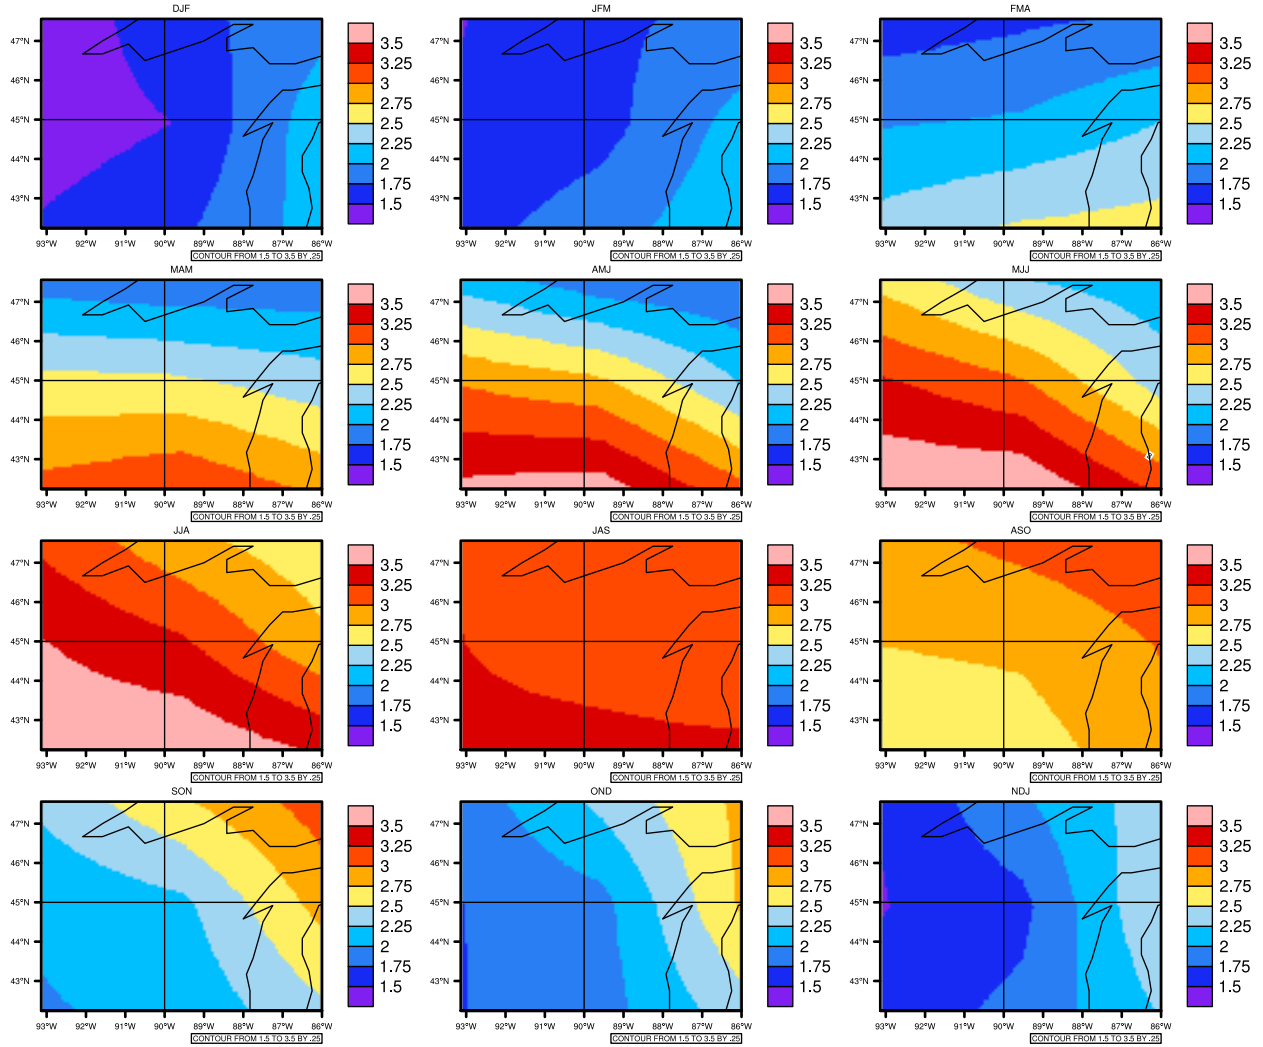

Seasonally pr (mm/day) In 1975-2005 GFDL-ESM2M historical - Wisconsin

AgriMetSoft (2020). Climate Maps. Available on: <https://agrimetsoft.com/maps>

Order a new map on <https://agrimetsoft.com/order>