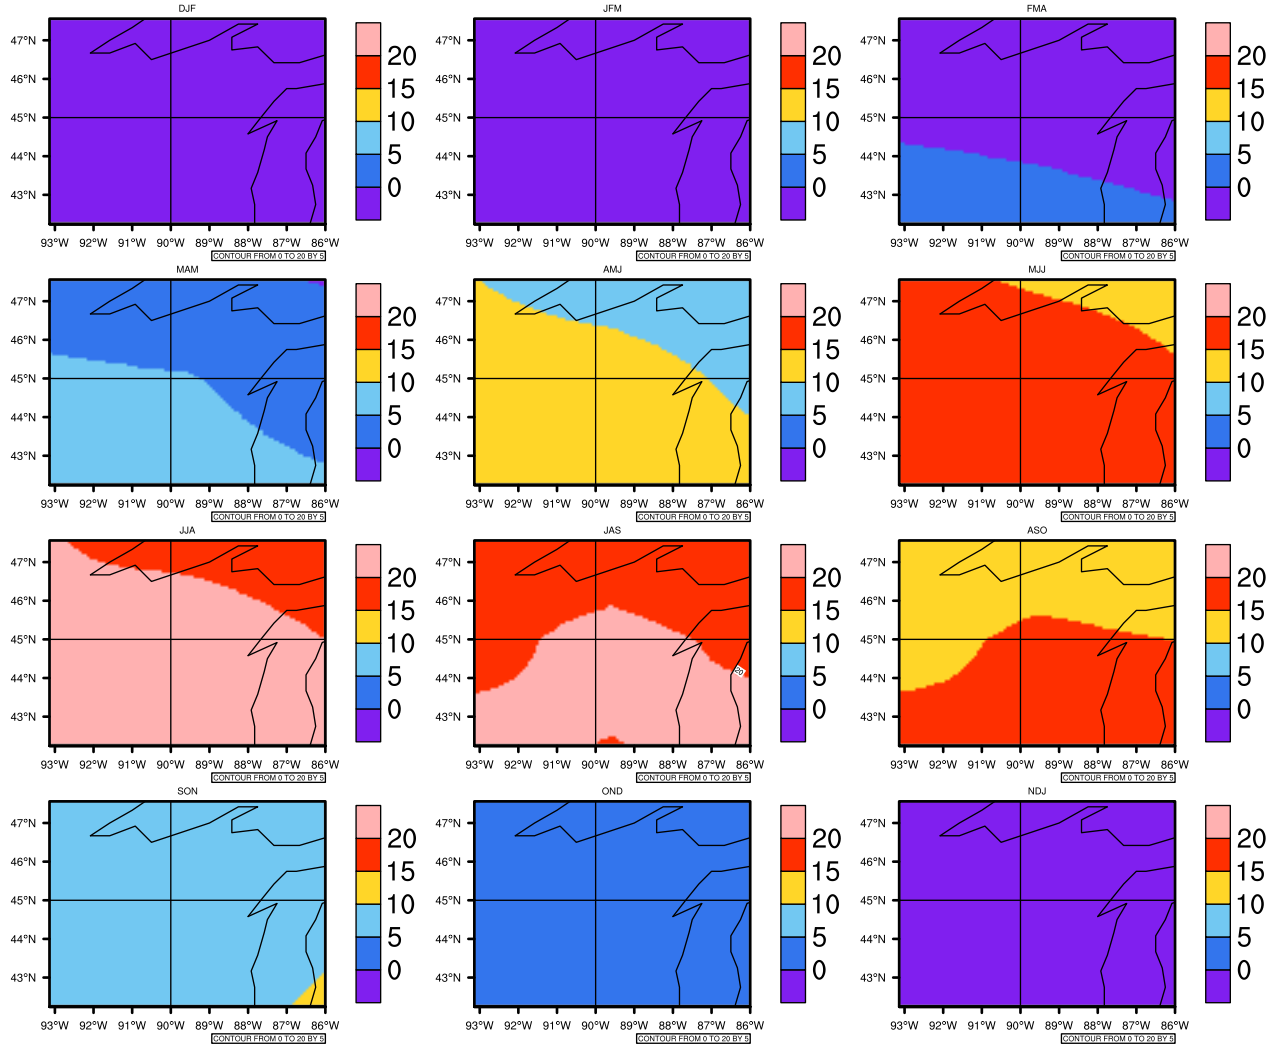

Seasonally Daily Averagetgas(c) In 2020-2029 GFDL-ESM2M RCP45 - Wisconsin

AgriMetSoft (2020). Climate Maps. Available on: <https://agrimetsoft.com/maps>

[Order a new map on <https://agrimetsoft.com/order>

[You can request maps from any dataset from the AgriMetSoft Team.](#)