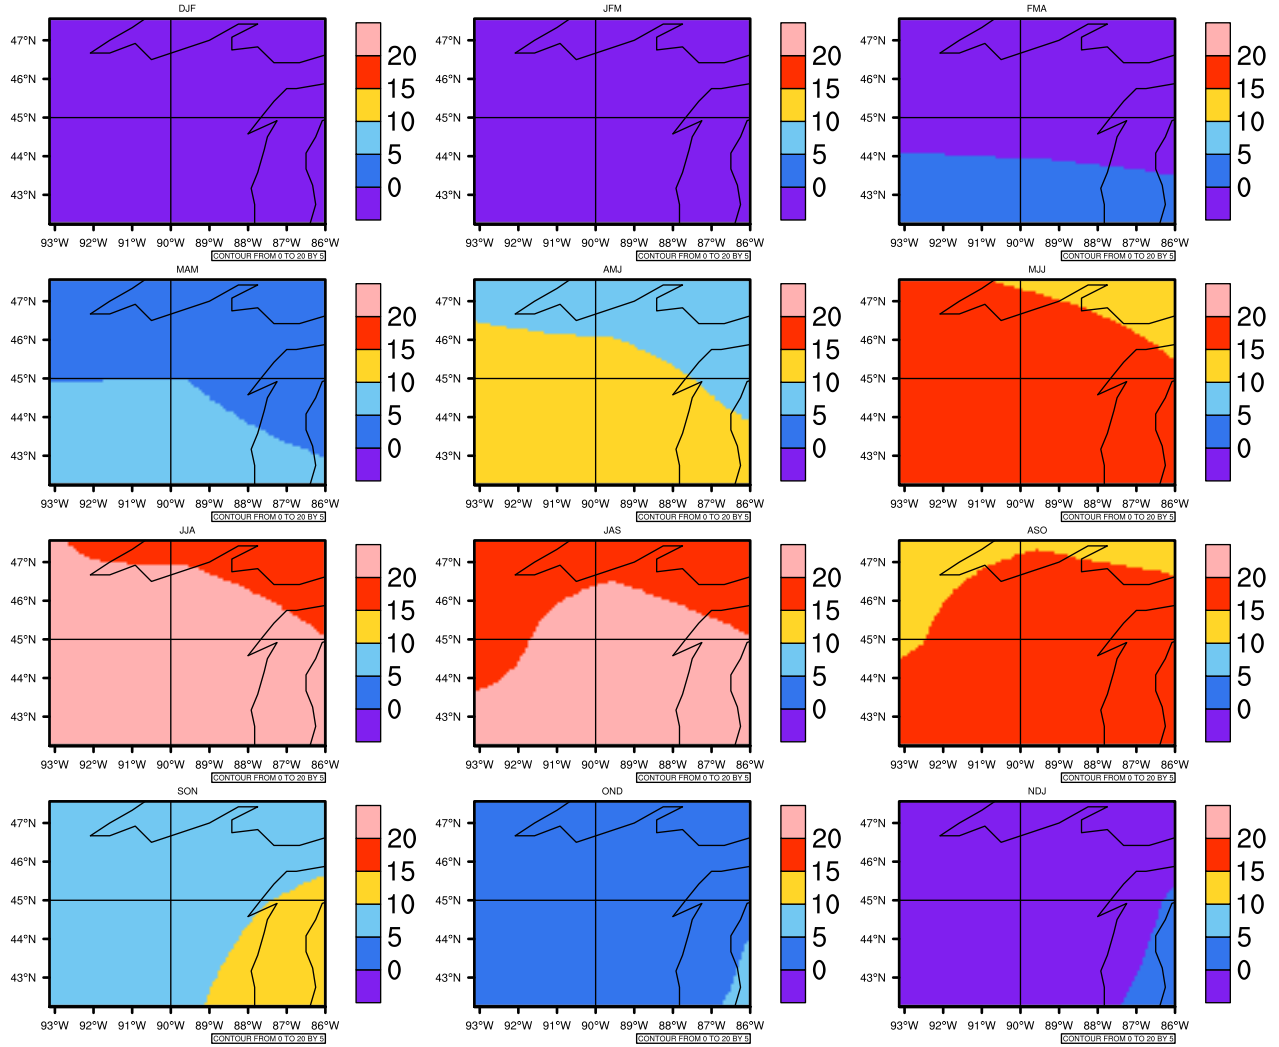

Seasonally Daily Averagetgas(c) In 2050-2059 GFDL-ESM2M RCP45 - Wisconsin

AgriMetSoft (2020). Climate Maps. Available on: <https://agrimetsoft.com/maps>

[Order a new map on <https://agrimetsoft.com/order>

[You can request maps from any dataset from the AgriMetSoft Team.](#)