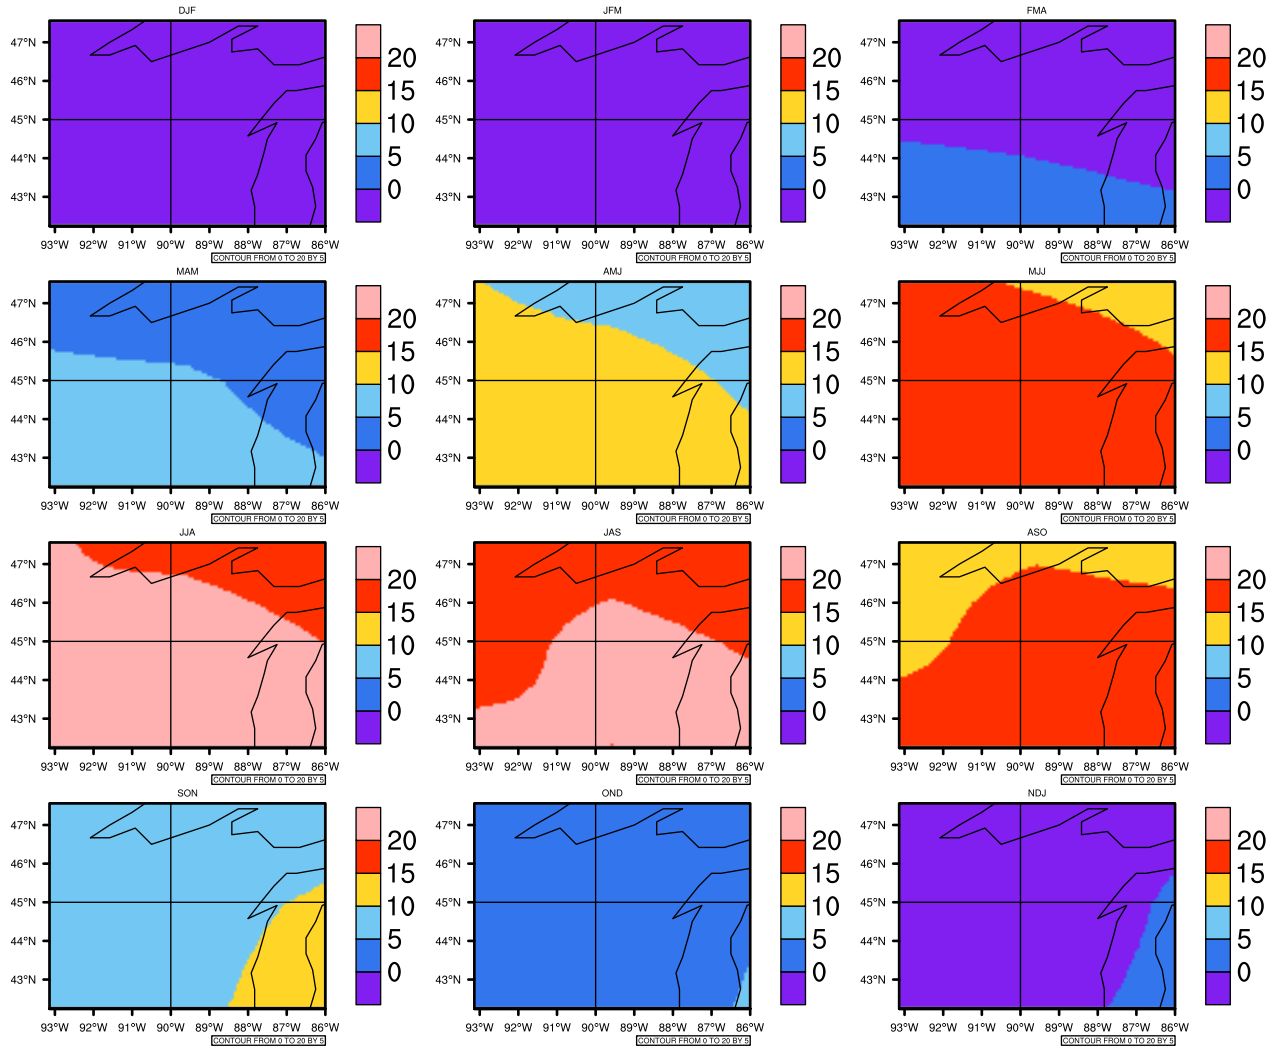

Seasonally Daily Averagetgas(c) In 2060-2069 GFDL-ESM2M RCP45 - Wisconsin

AgriMetSoft (2020). Climate Maps. Available on: <https://agrimetsoft.com/maps>

[Order a new map on <https://agrimetsoft.com/order>

[You can request maps from any dataset from the AgriMetSoft Team.](#)