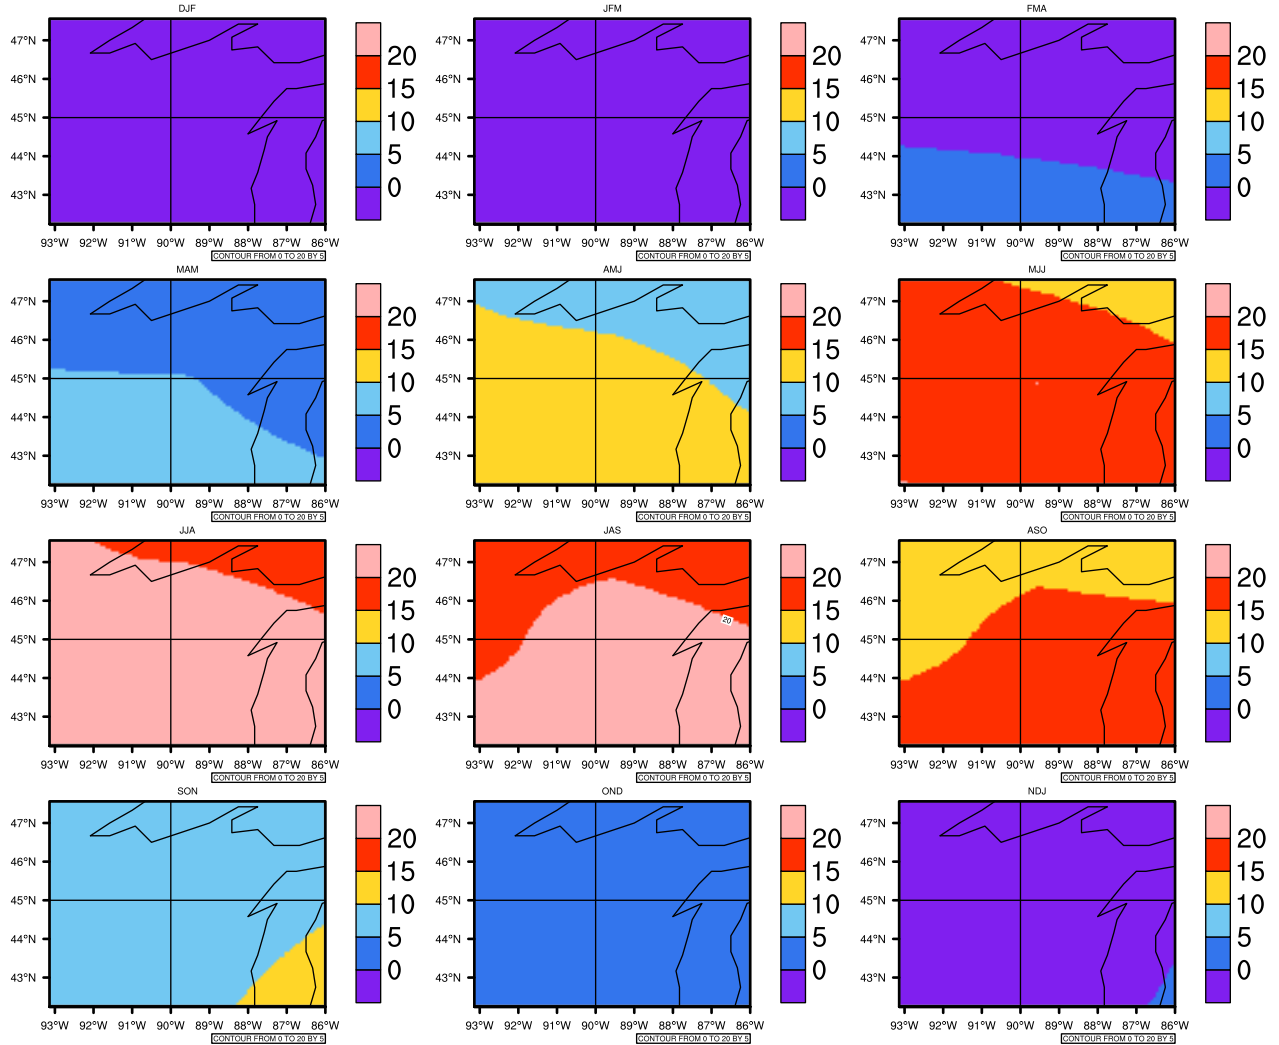

Seasonally Daily Averagetgas(c) In 2070-2079 GFDL-ESM2M RCP45 - Wisconsin

AgriMetSoft (2020). Climate Maps. Available on: <https://agrimetsoft.com/maps>

[Order a new map on <https://agrimetsoft.com/order>

[You can request maps from any dataset from the AgriMetSoft Team.](#)