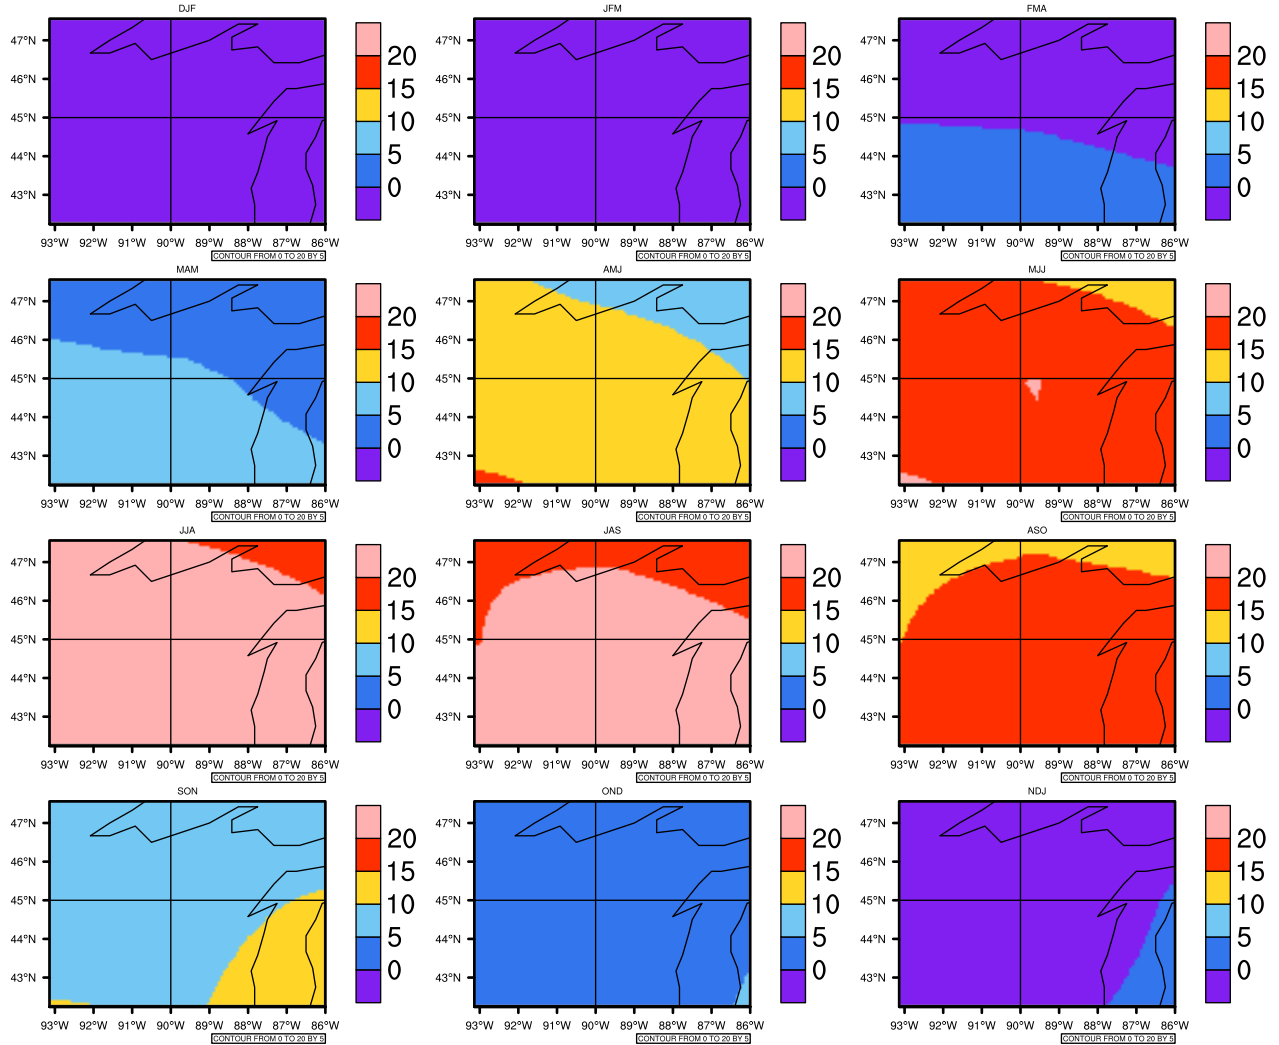

Seasonally Daily Averagetgas(c) In 2080-2089 GFDL-ESM2M RCP45 - Wisconsin

AgriMetSoft (2020). Climate Maps. Available on: <https://agrimetsoft.com/maps>

[Order a new map on <https://agrimetsoft.com/order>

[You can request maps from any dataset from the AgriMetSoft Team.](#)