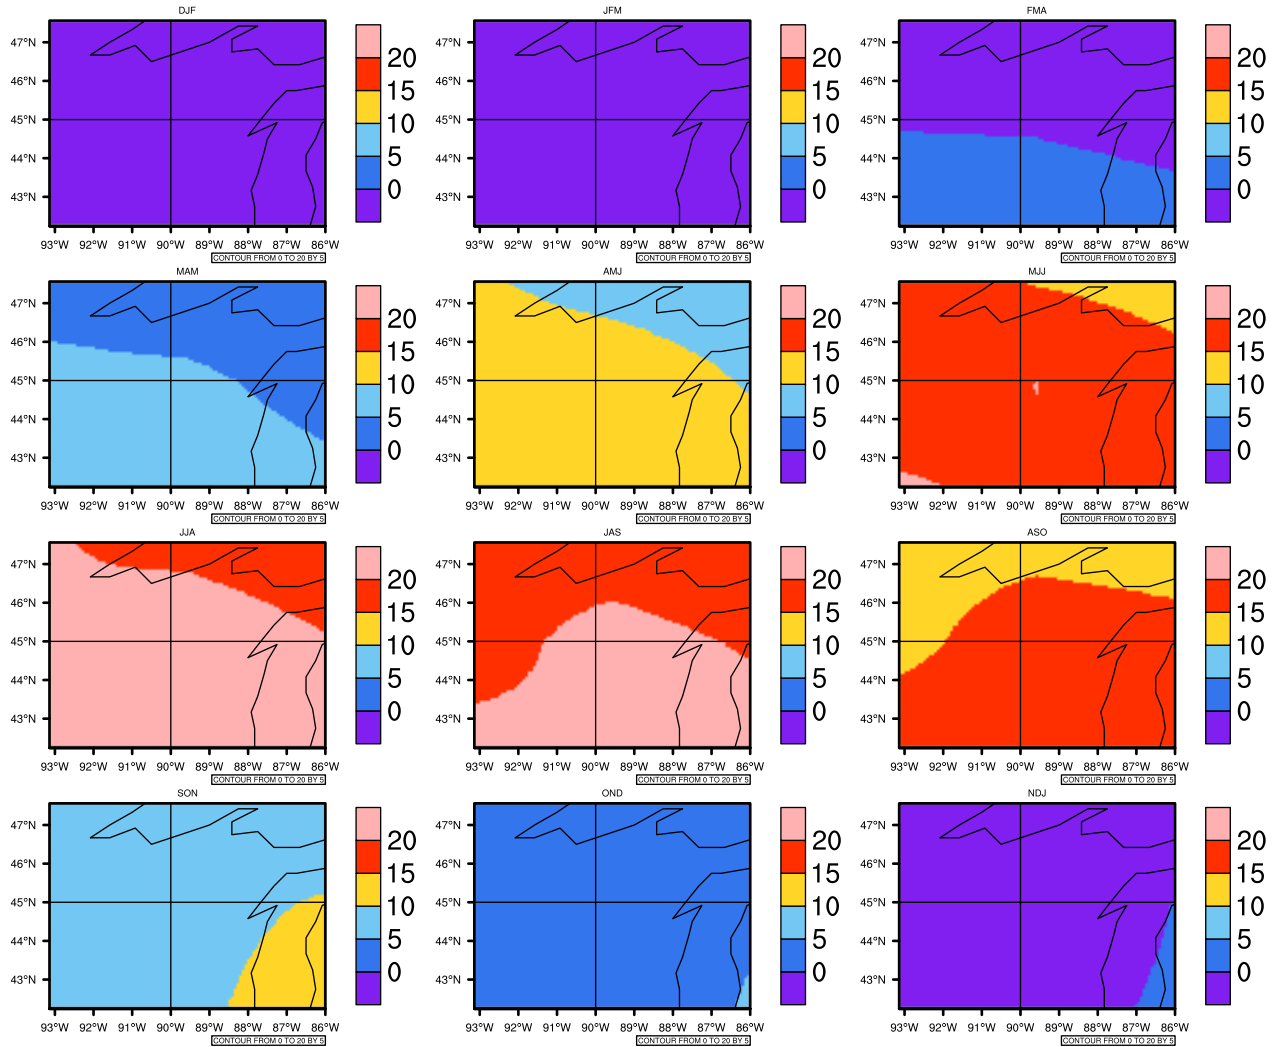

Seasonally Daily Averagetgas(c) In 2090-2099 GFDL-ESM2M RCP45 - Wisconsin

AgriMetSoft (2020). Climate Maps. Available on: <https://agrimetsoft.com/maps>

[Order a new map on <https://agrimetsoft.com/order>

[You can request maps from any dataset from the AgriMetSoft Team.](#)