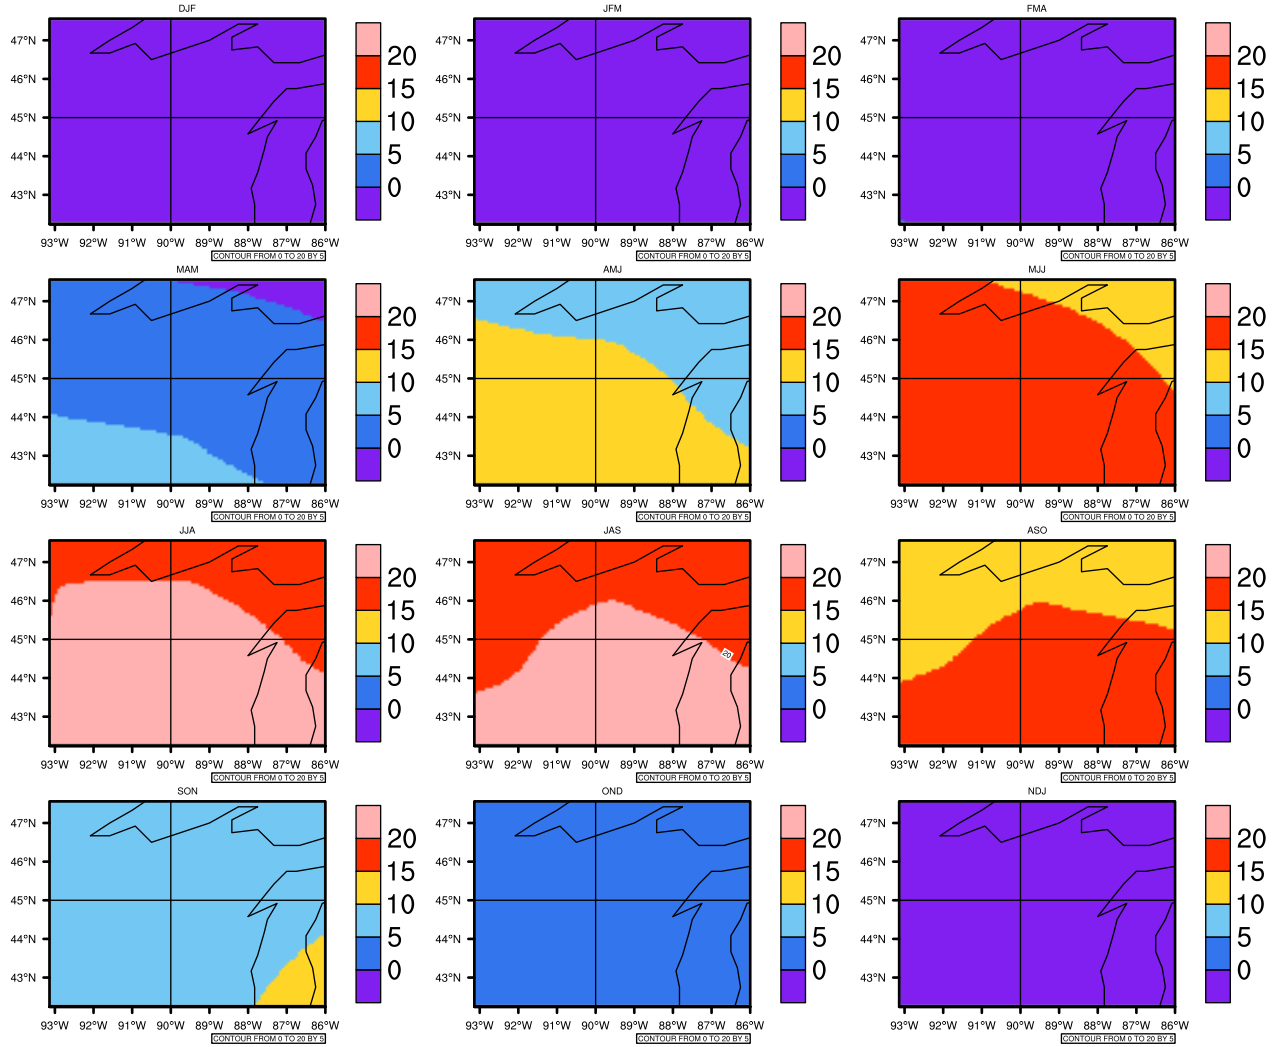

## Seasonally Daily Averagetgas(c) In 2020-2029 GFDL-ESM2M RCP85 - Wisconsin

AgriMetSoft (2020). Climate Maps. Available on: <https://agrimetsoft.com/maps>

[Order a new map on <https://agrimetsoft.com/order>

[You can request maps from any dataset from the AgriMetSoft Team.](#)