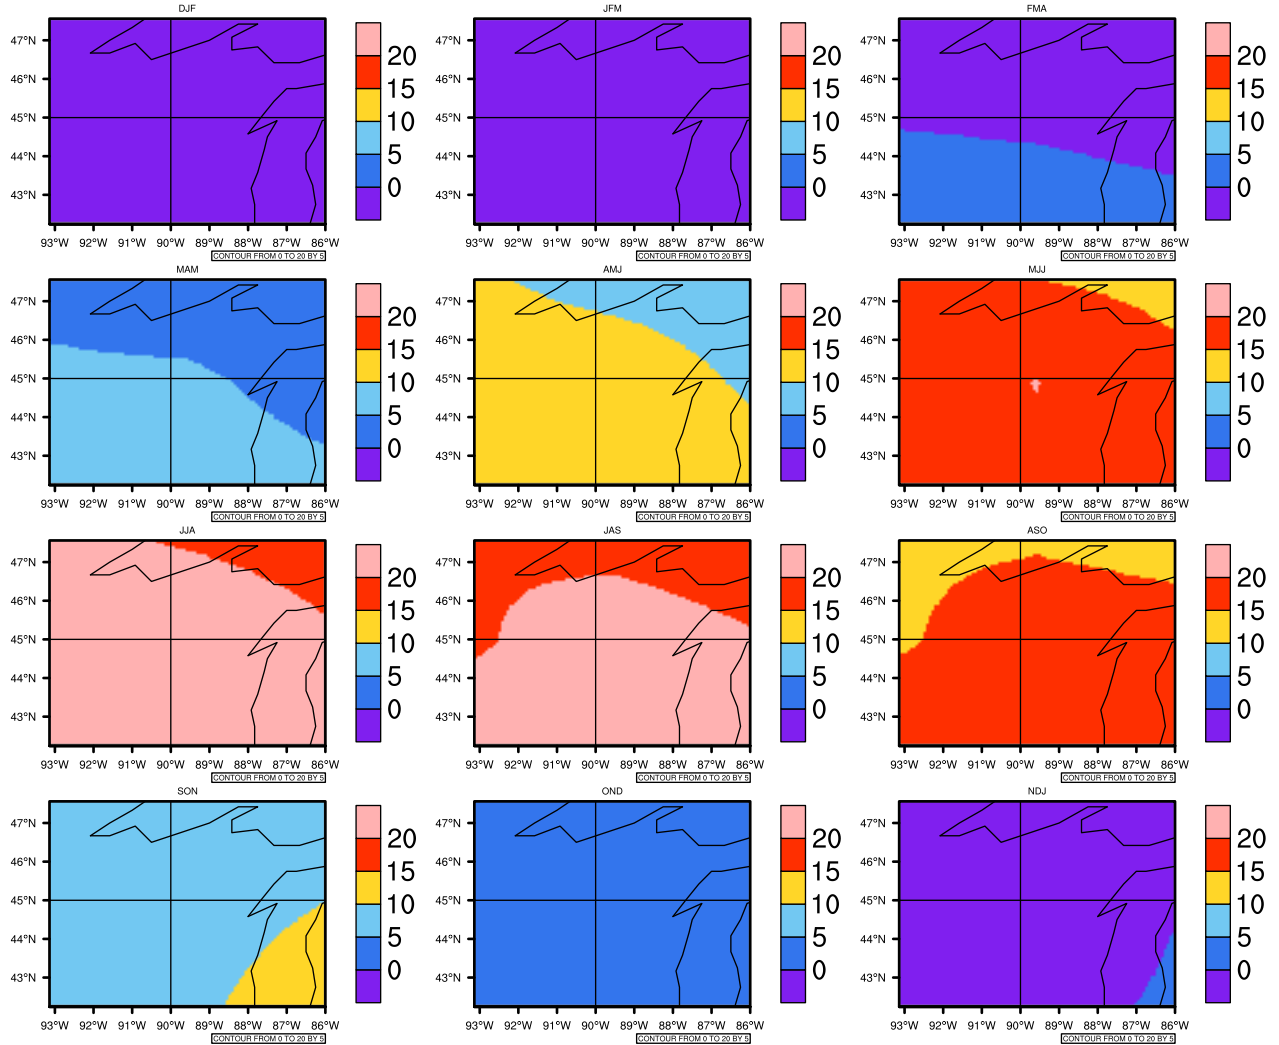

Seasonally Daily Averagetgas(c) In 2030-2039 GFDL-ESM2M RCP85 - Wisconsin

AgriMetSoft (2020). Climate Maps. Available on: <https://agrimetsoft.com/maps>

[Order a new map on <https://agrimetsoft.com/order>

[You can request maps from any dataset from the AgriMetSoft Team.](#)