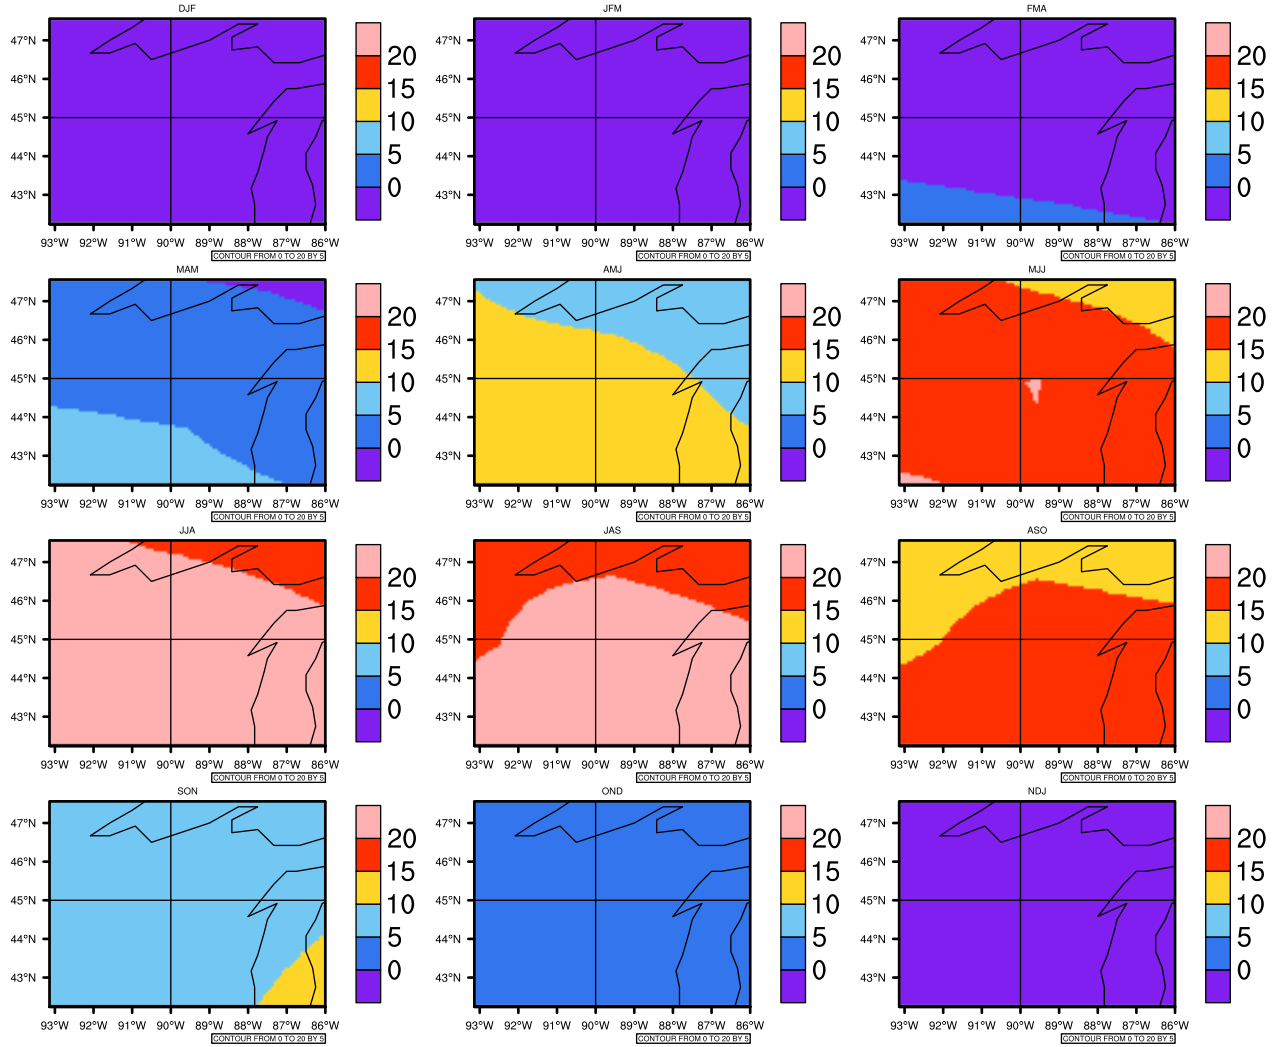

Seasonally Daily Averagetgas(c) In 2040-2049 GFDL-ESM2M RCP85 - Wisconsin

AgriMetSoft (2020). Climate Maps. Available on: <https://agrimetsoft.com/maps>

[Order a new map on <https://agrimetsoft.com/order>

[You can request maps from any dataset from the AgriMetSoft Team.](#)