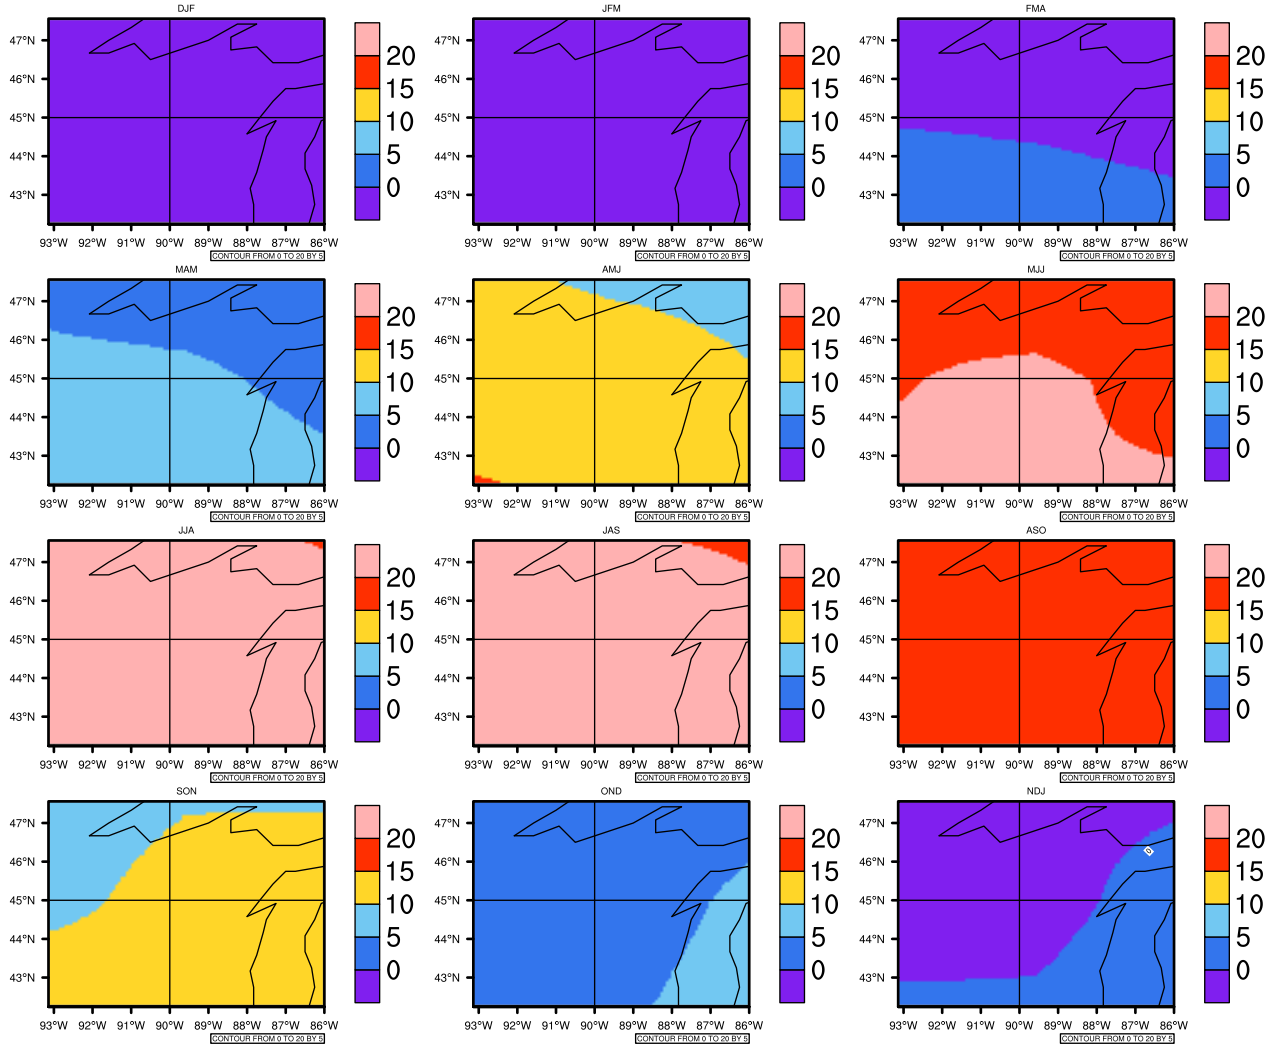

Seasonally Daily Averagetgas(c) In 2050-2059 GFDL-ESM2M RCP85 - Wisconsin

AgriMetSoft (2020). Climate Maps. Available on: <https://agrimetsoft.com/maps>

[Order a new map on <https://agrimetsoft.com/order>

[You can request maps from any dataset from the AgriMetSoft Team.](#)