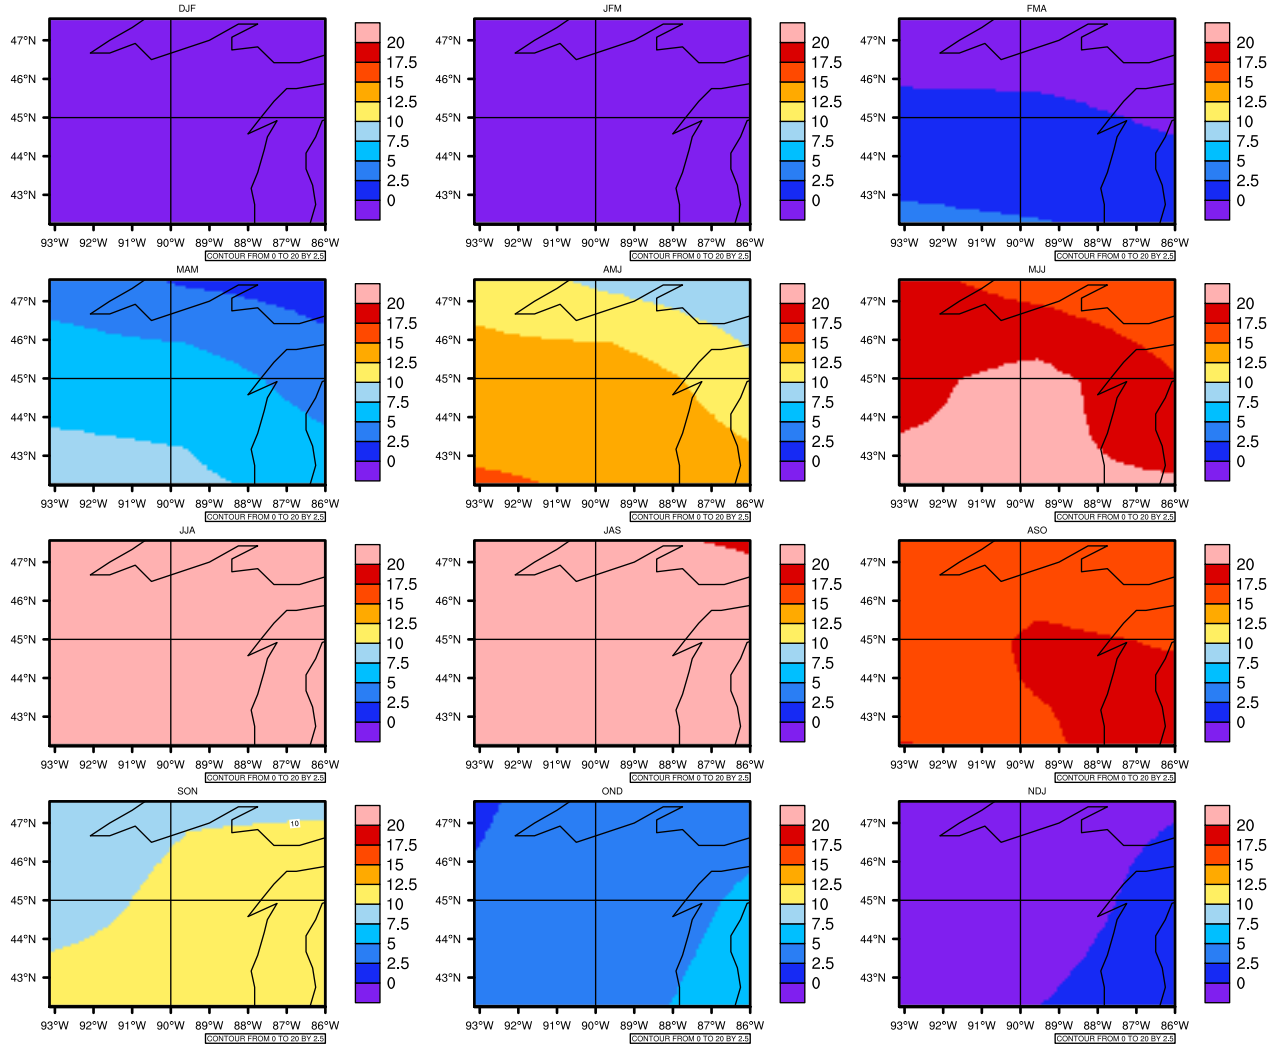

Seasonally Daily Averagetgas(c) In 2060-2069 GFDL-ESM2M RCP85 - Wisconsin

AgriMetSoft (2020). Climate Maps. Available on:
<https://agrimetsoft.com/maps>

[Order a new map on <https://agrimetsoft.com/order>

[You can request maps from any dataset from the AgriMetSoft Team.](#)