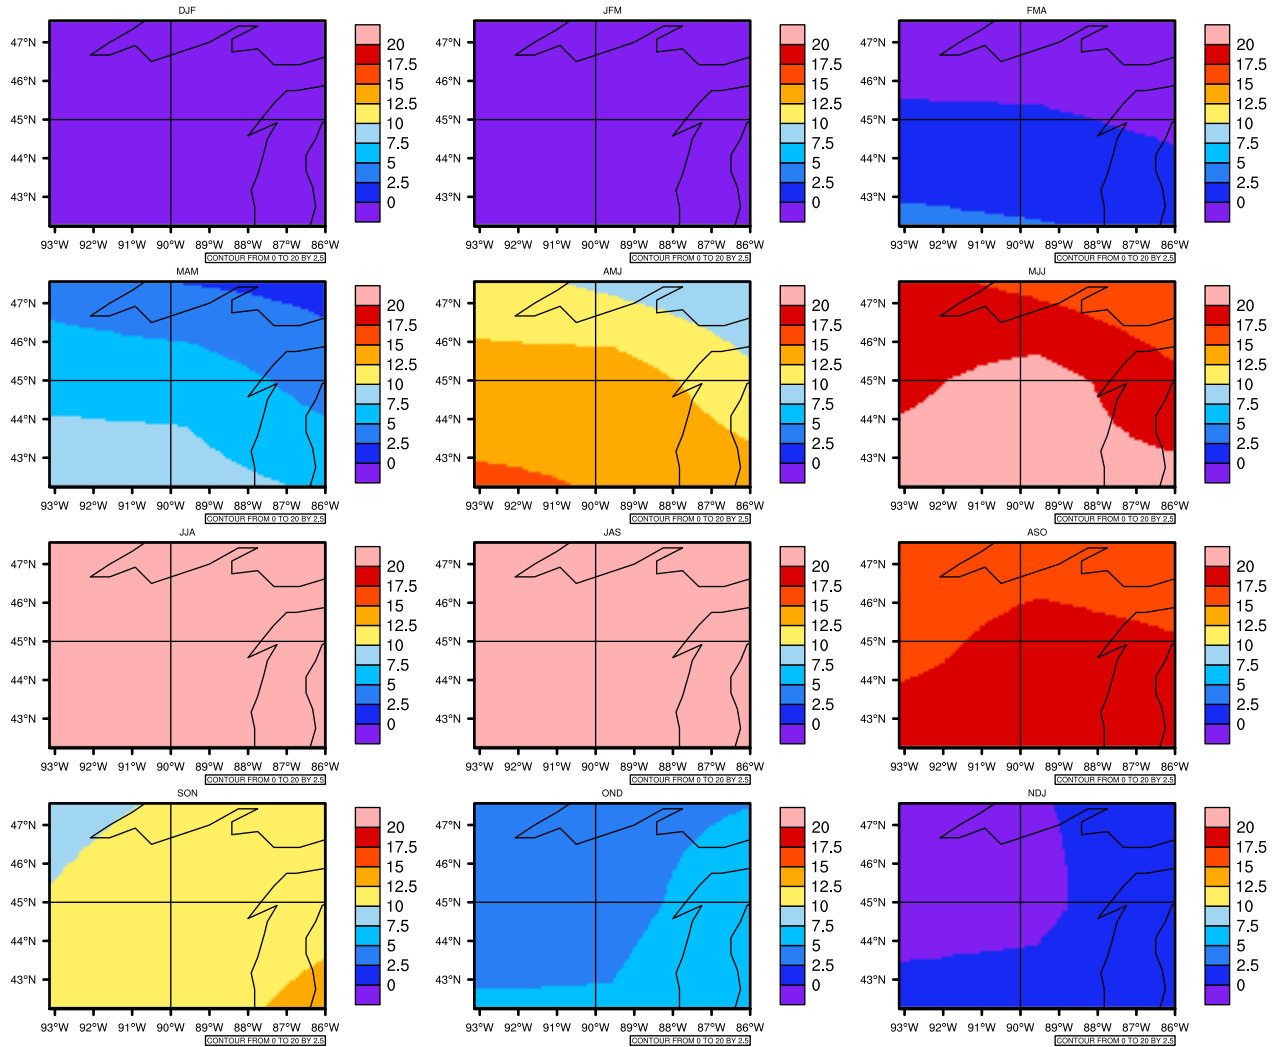

## Seasonally Daily Averagetgas(c) In 2070-2079 GFDL-ESM2M RCP85 - Wisconsin

AgriMetSoft (2020). Climate Maps. Available on:  
<https://agrimetsoft.com/maps>

[Order a new map on <https://agrimetsoft.com/order>