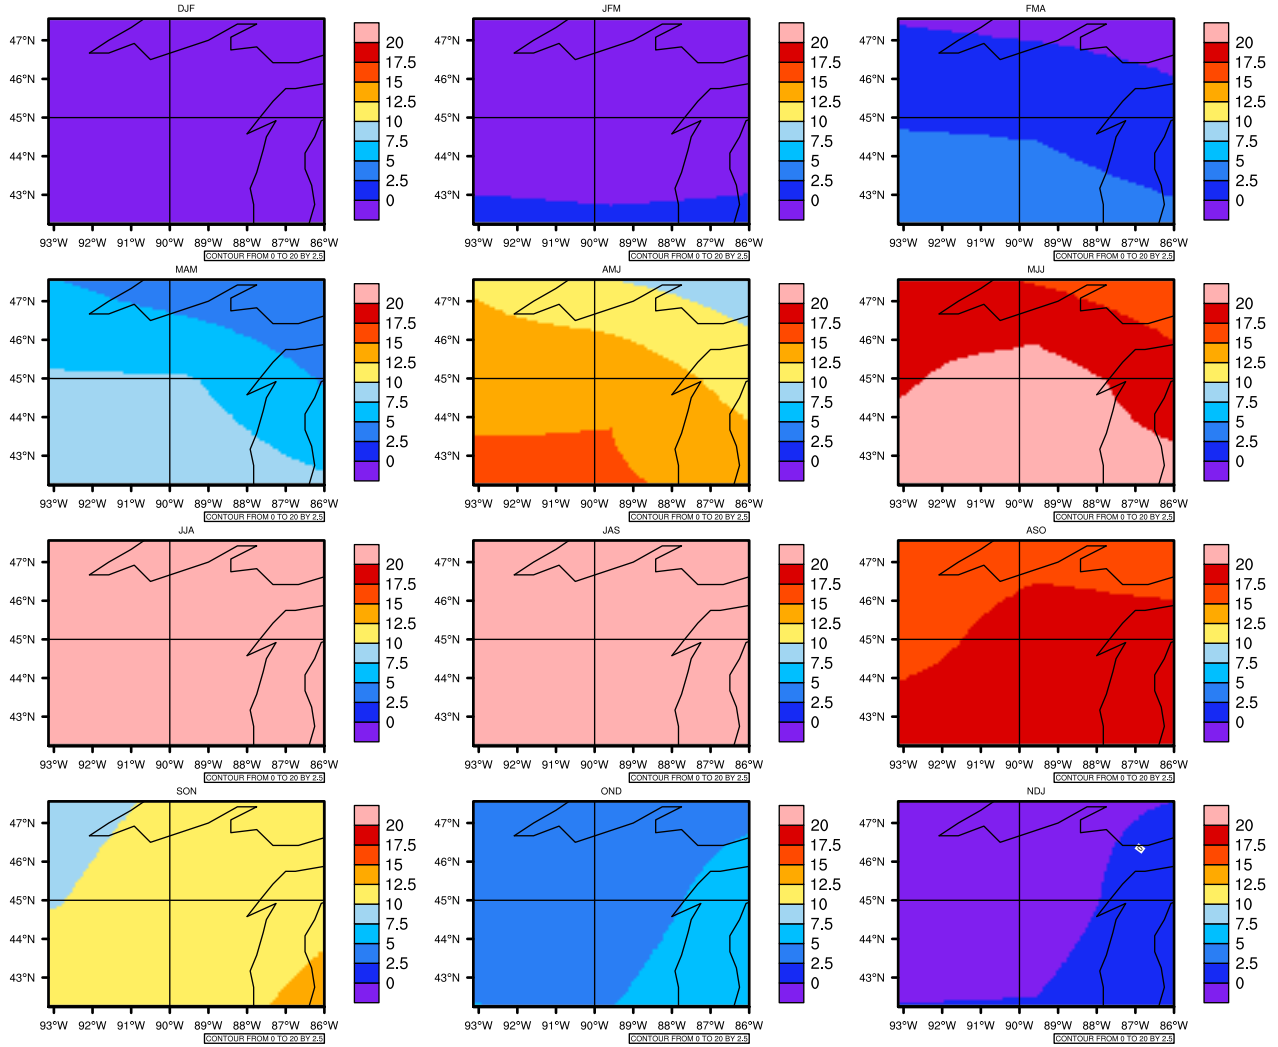

## Seasonally Daily Averagetgas(c) In 2080-2089 GFDL-ESM2M RCP85 - Wisconsin

AgriMetSoft (2020). Climate Maps. Available on:  
<https://agrimetsoft.com/maps>

[Order a new map on <https://agrimetsoft.com/order>

[You can request maps from any dataset from the AgriMetSoft Team.](#)