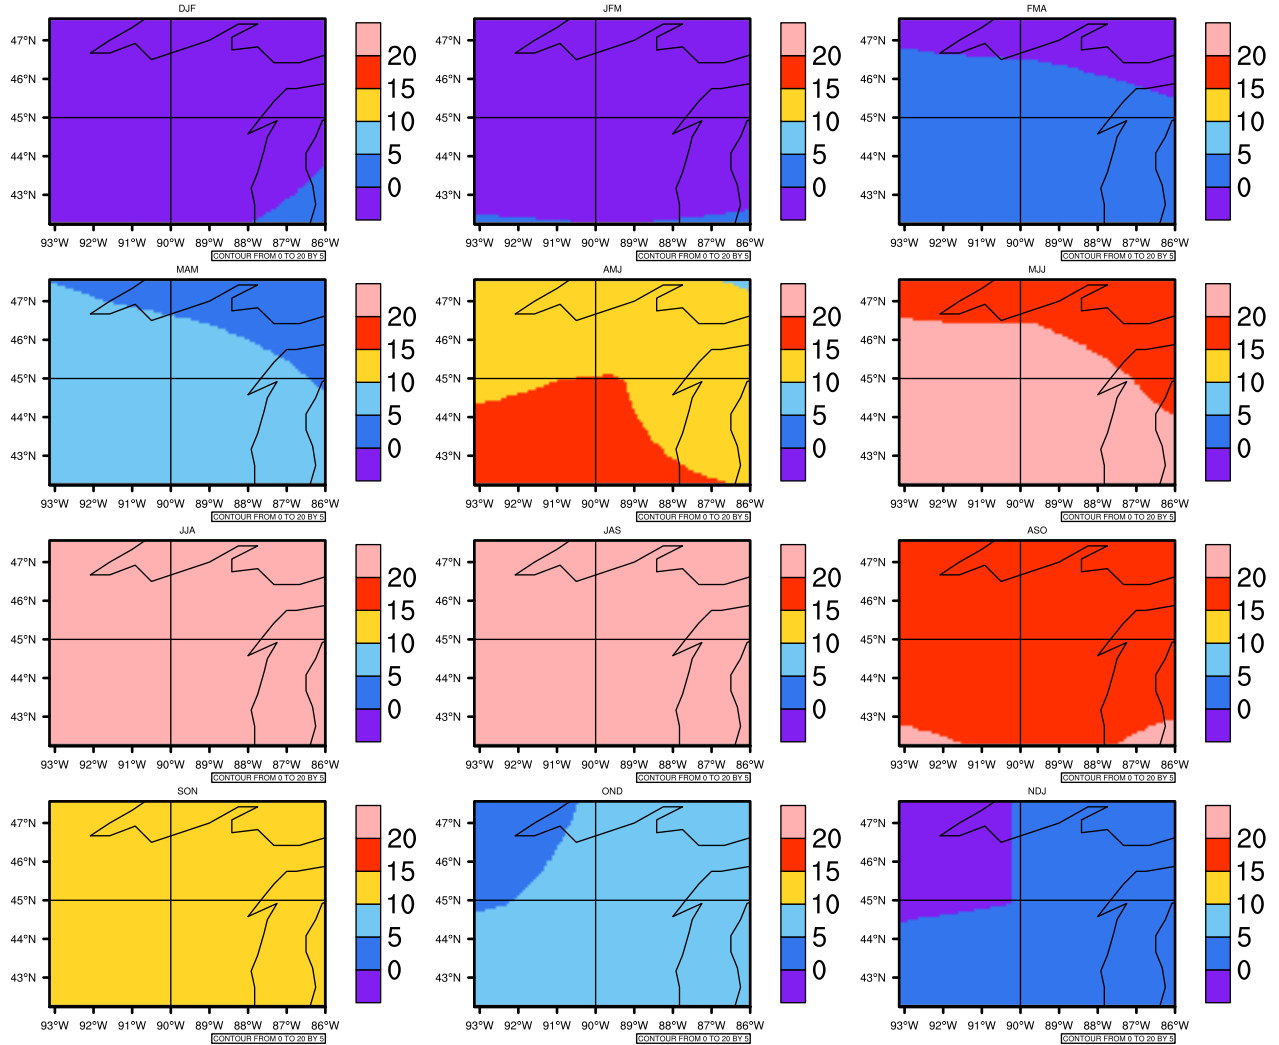

## Seasonally Daily Averagetgas(c) In 2090-2099 GFDL-ESM2M RCP85 - Wisconsin

AgriMetSoft (2020). Climate Maps. Available on:  
<https://agrimetsoft.com/maps>

[Order a new map on <https://agrimetsoft.com/order>

[You can request maps from any dataset from the AgriMetSoft Team.](#)