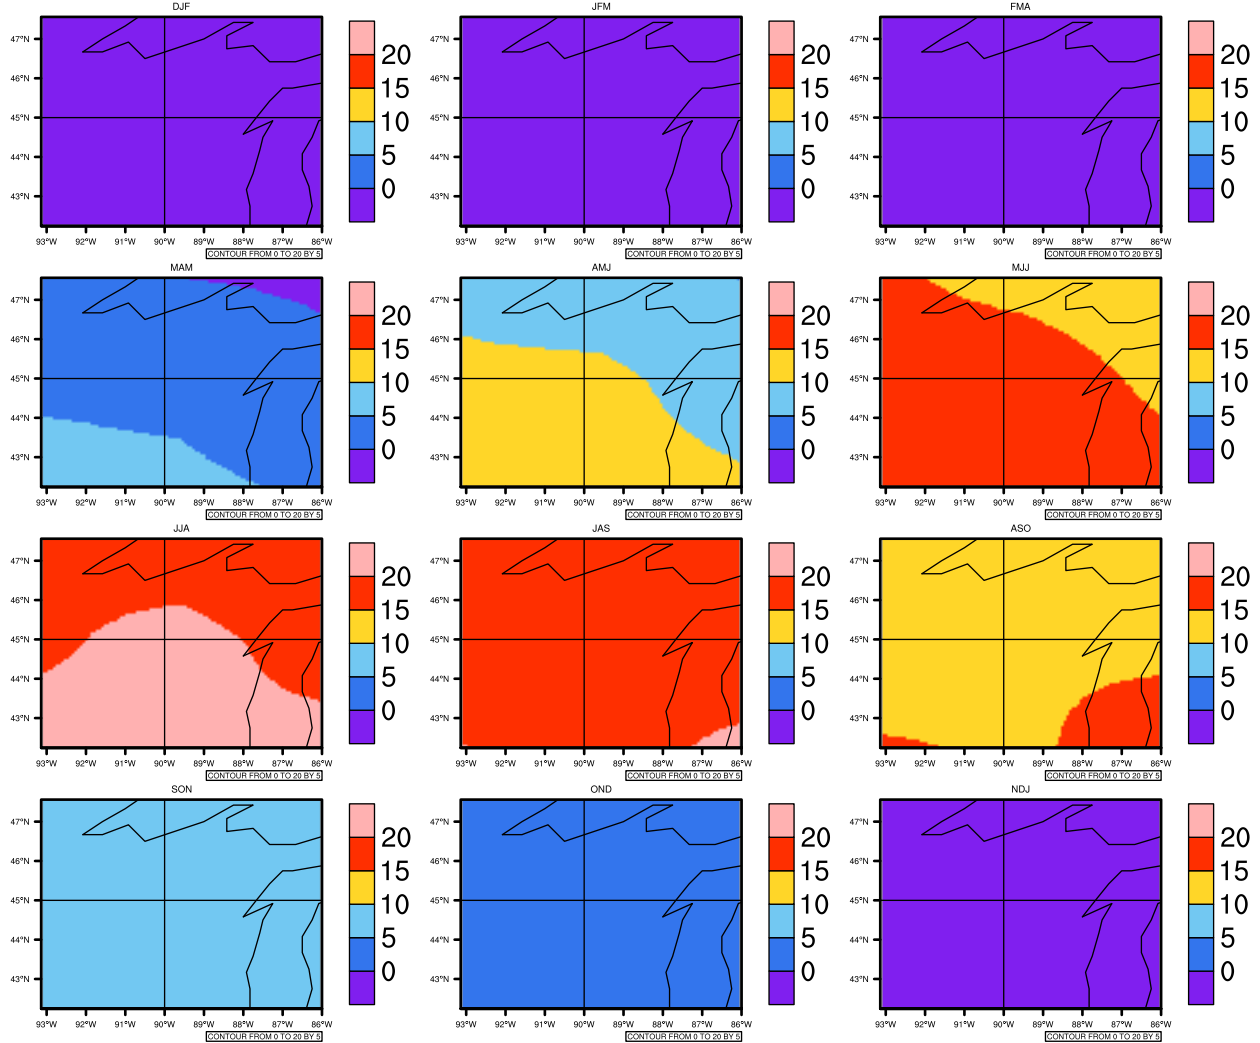

## Seasonally Daily Averaget(c) In 1975-2005 GFDL-ESM2M historical - Wisconsin

AgriMetSoft (2020). Climate Maps. Available on: <https://agrimetsoft.com/maps>

Order a new map on <https://agrimetsoft.com/order>