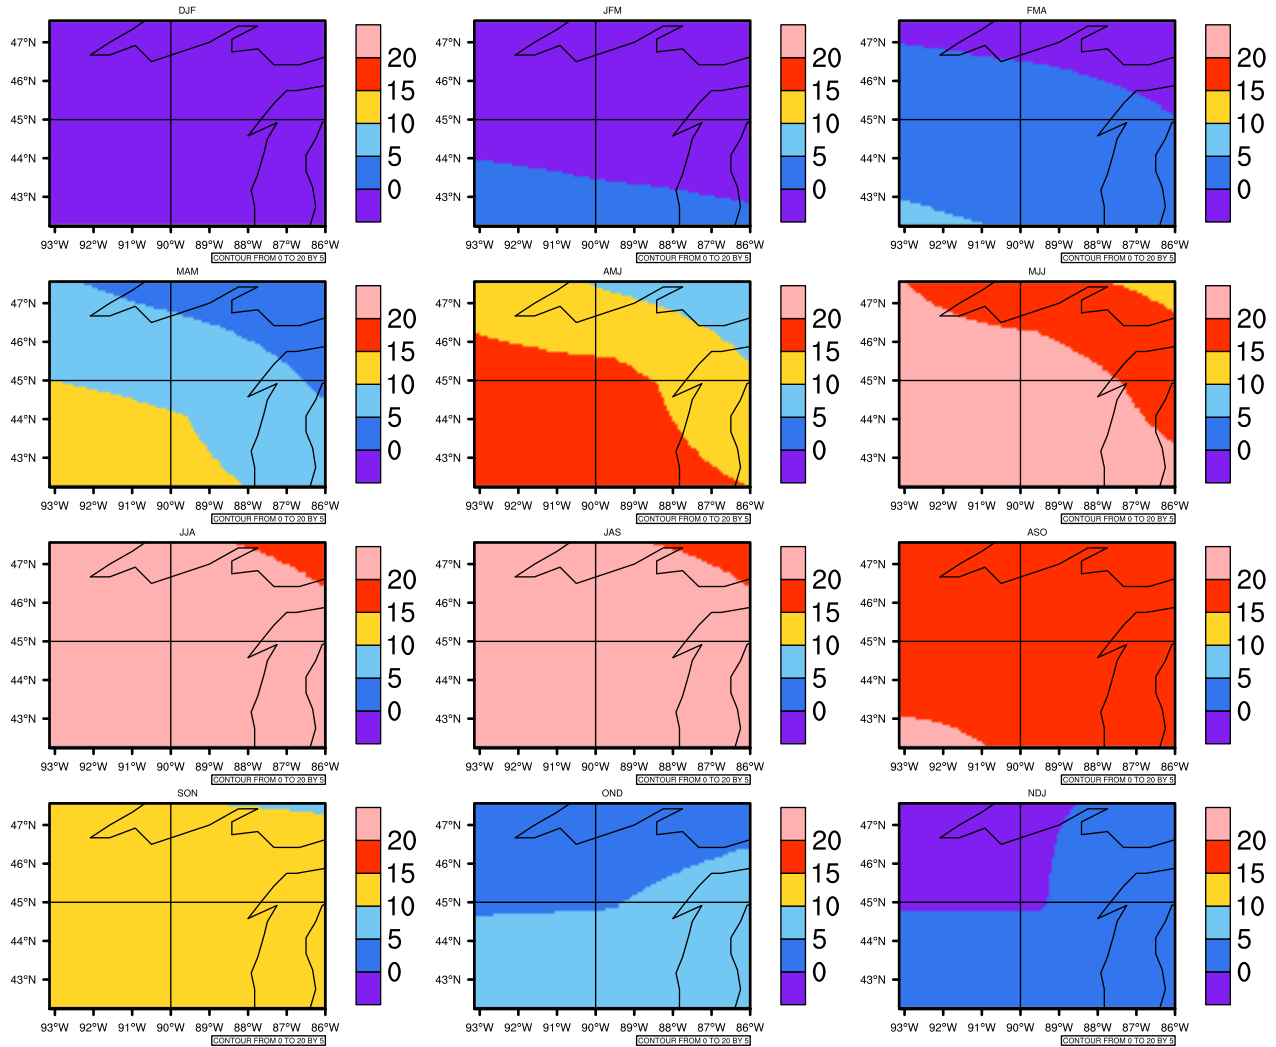

Seasonally Daily Average tmax(c) In 2060-2069 GFDL-ESM2M RCP45 - Wisconsin

AgriMetSoft (2020). Climate Maps. Available on: <https://agrimetsoft.com/maps>

[Order a new map on <https://agrimetsoft.com/order>

[You can request maps from any dataset from the AgriMetSoft Team.](#)