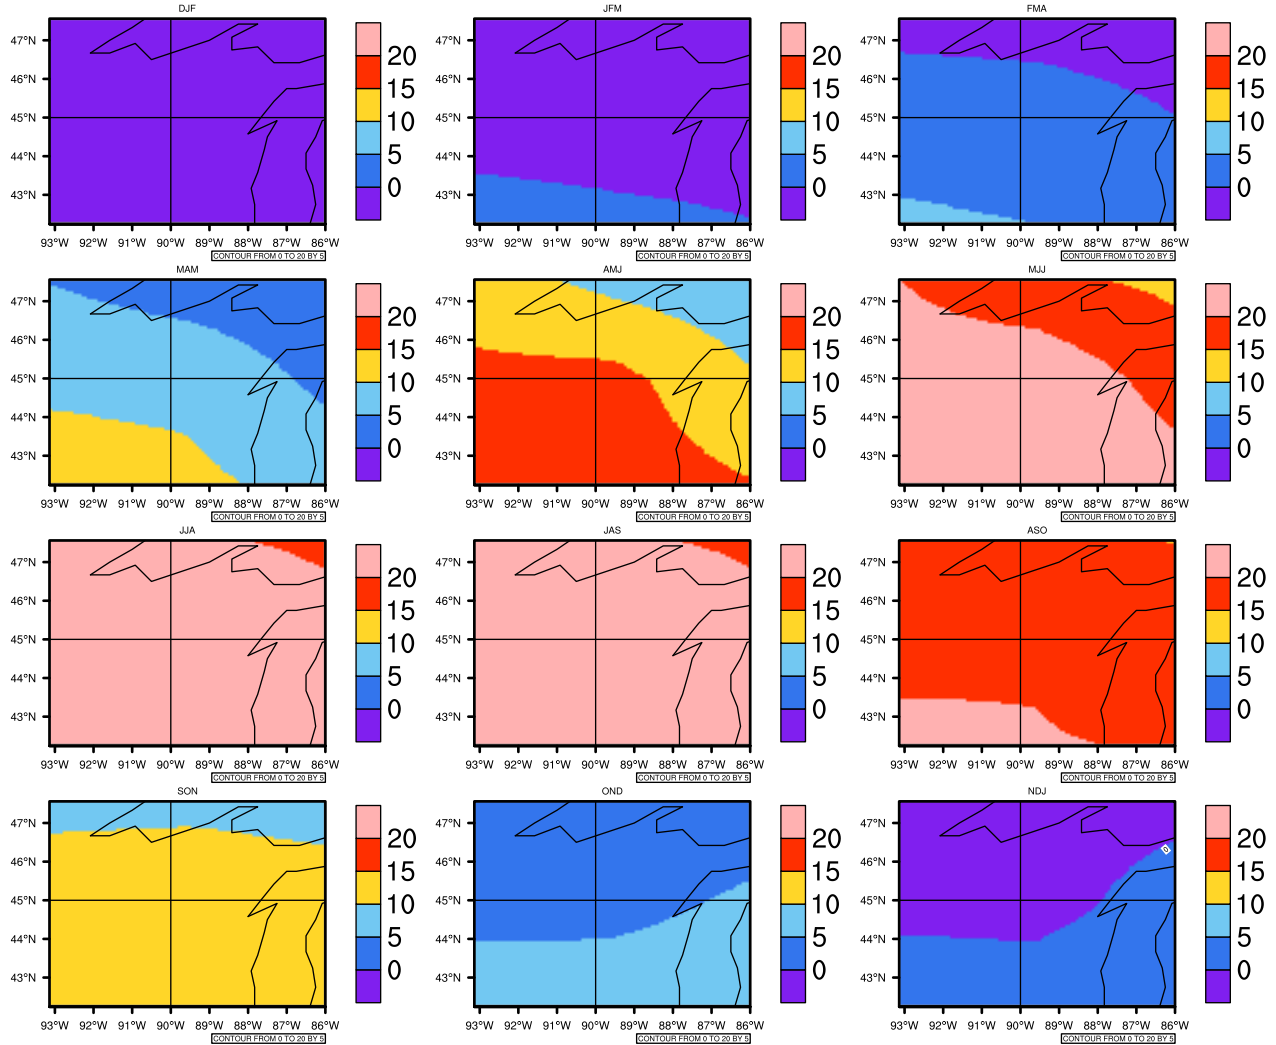

Seasonally Daily Average tmax(c) In 2070-2079 GFDL-ESM2M RCP45 - Wisconsin

AgriMetSoft (2020). Climate Maps. Available on: <https://agrimetsoft.com/maps>

[Order a new map on <https://agrimetsoft.com/order>

[You can request maps from any dataset from the AgriMetSoft Team.](#)