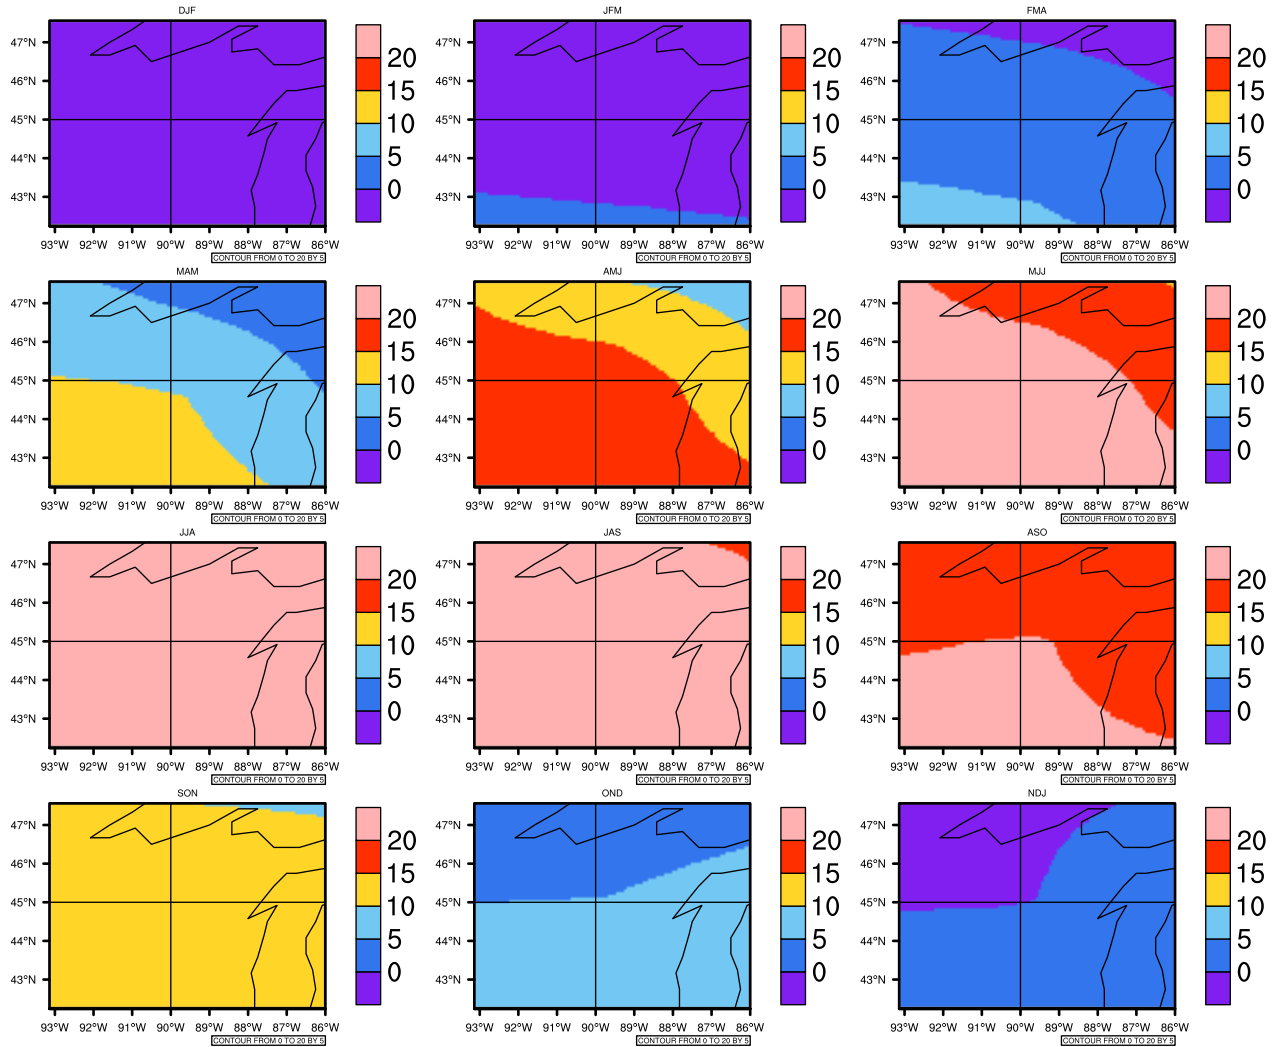

Seasonally Daily Averagetasmx(c) In 2080-2089 GFDL-ESM2M RCP45 - Wisconsin

AgriMetSoft (2020). Climate Maps. Available on: <https://agrimetsoft.com/maps>

[Order a new map on <https://agrimetsoft.com/order>

[You can request maps from any dataset from the AgriMetSoft Team.](#)