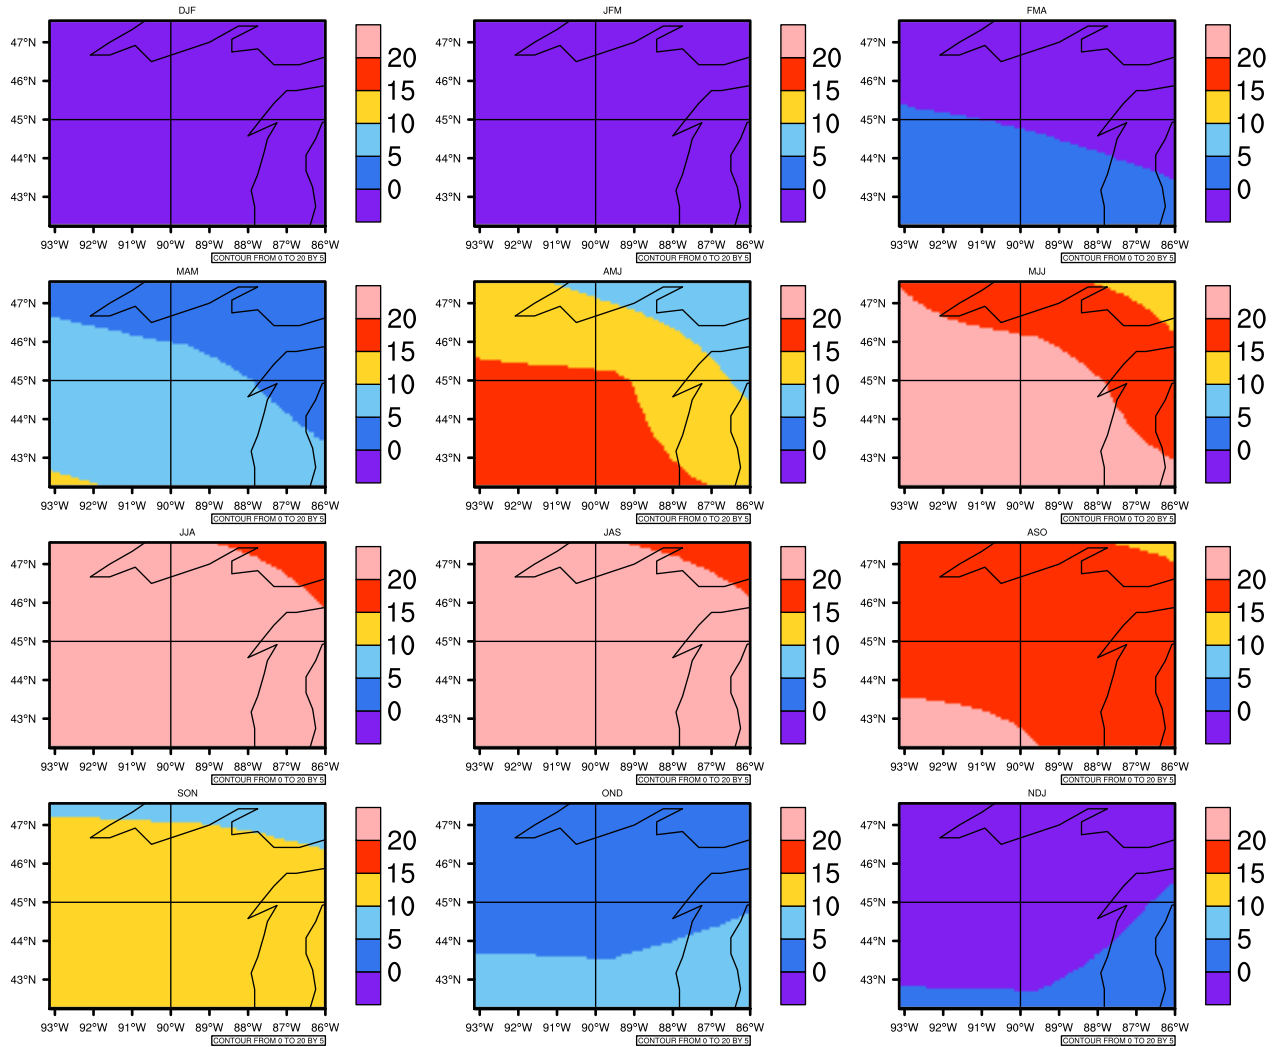

Seasonally Daily Averagetasmx(c) In 2020-2029 GFDL-ESM2M RCP85 - Wisconsin

AgriMetSoft (2020). Climate Maps. Available on: <https://agrimetsoft.com/maps>

[Order a new map on <https://agrimetsoft.com/order>

[You can request maps from any dataset from the AgriMetSoft Team.](#)