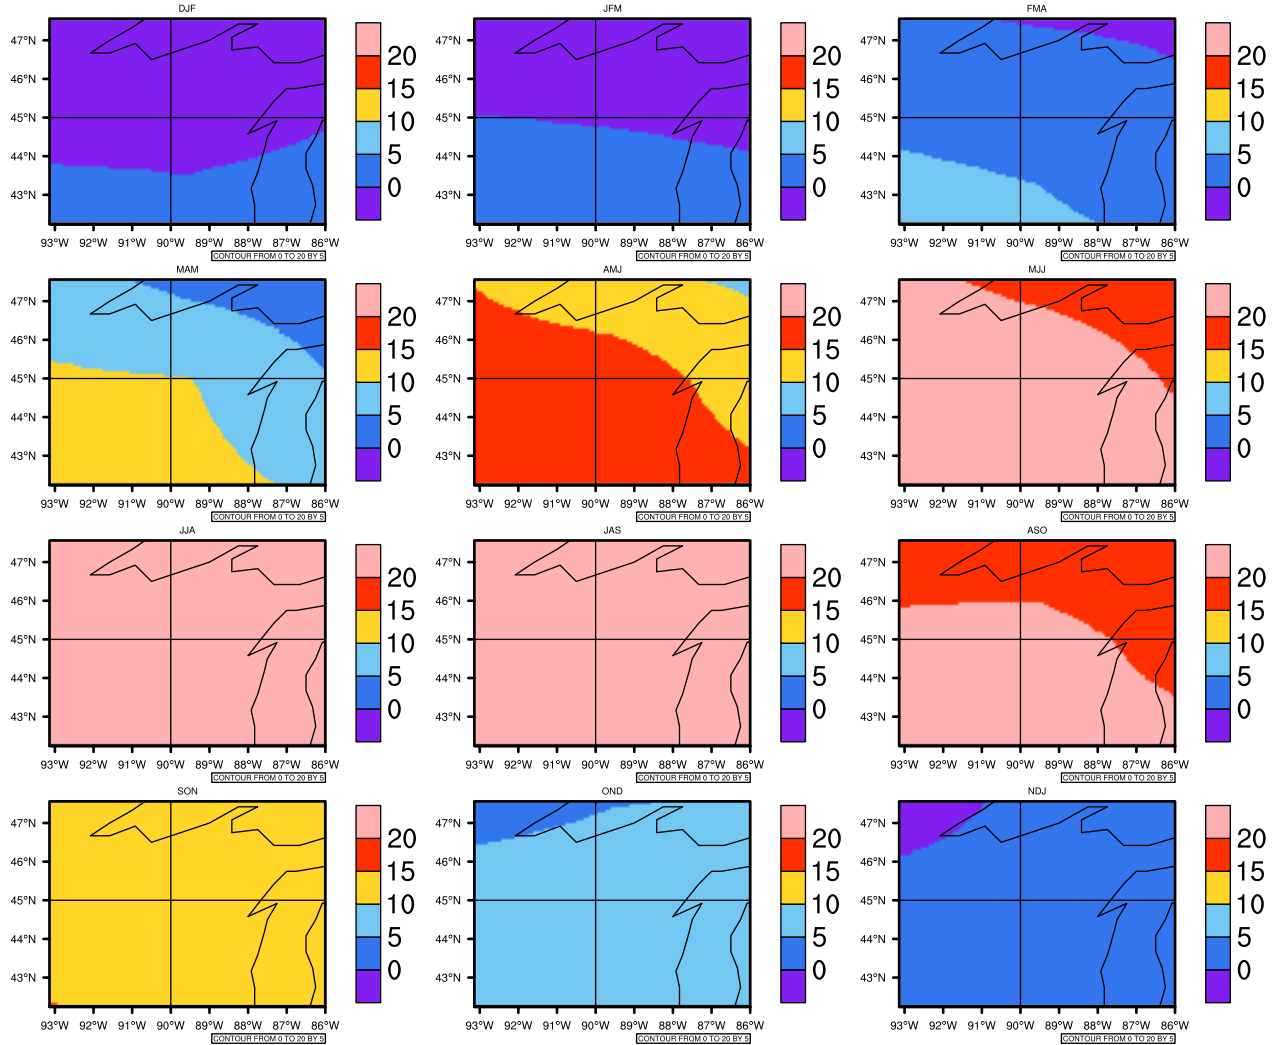

Seasonally Daily Averagetasmx(c) In 2060-2069 GFDL-ESM2M RCP85 - Wisconsin

AgriMetSoft (2020). Climate Maps. Available on:
<https://agrimetsoft.com/maps>

[Order a new map on <https://agrimetsoft.com/order>

[You can request maps from any dataset from the AgriMetSoft Team.](#)