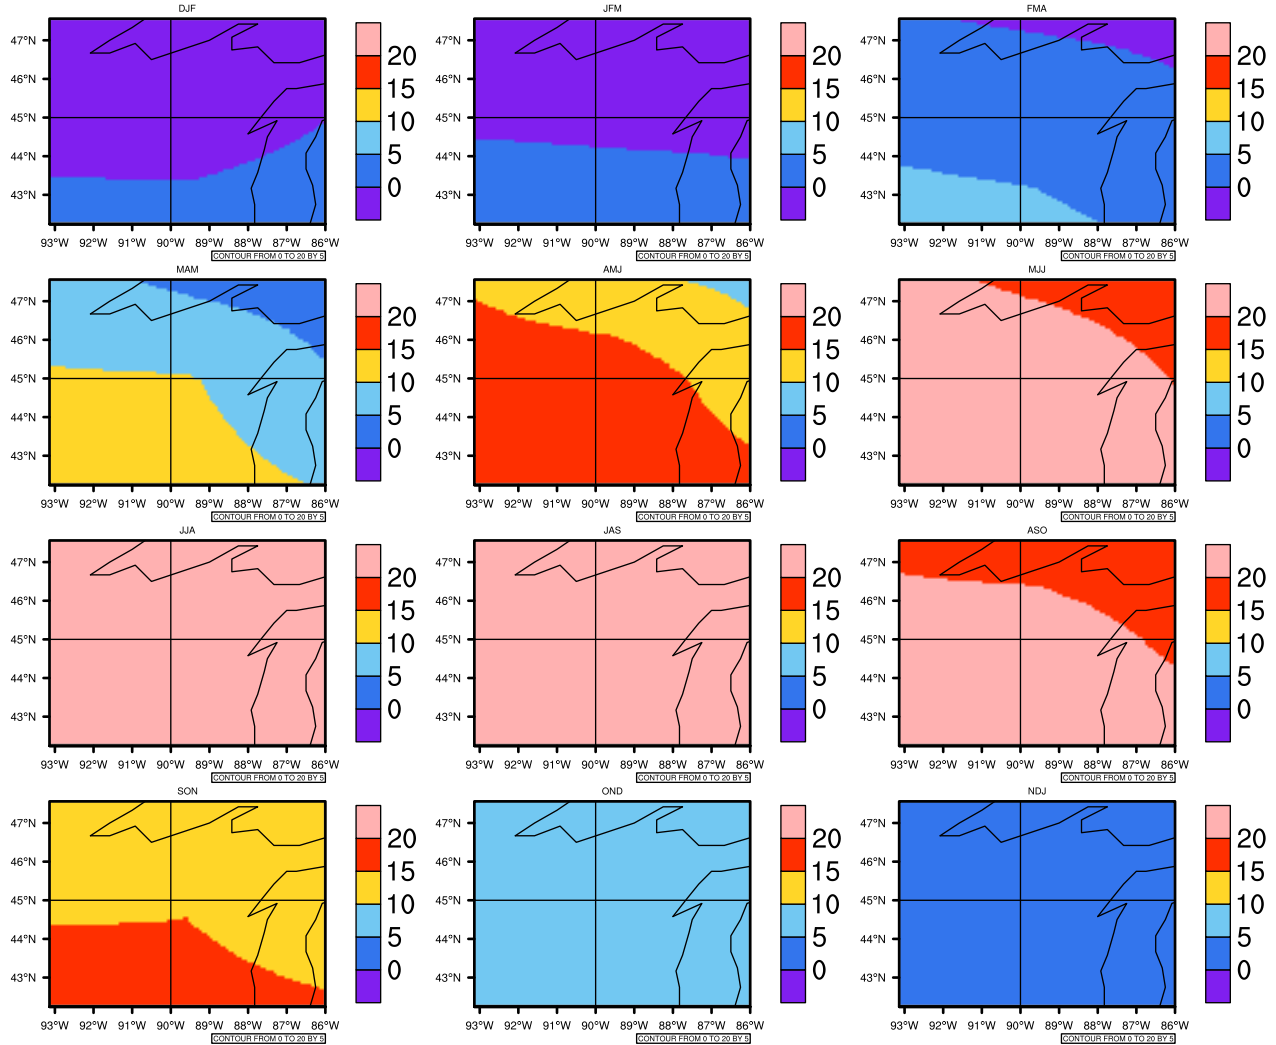

Seasonally Daily Averagetasmx(c) In 2070-2079 GFDL-ESM2M RCP85 - Wisconsin

AgriMetSoft (2020). Climate Maps. Available on: <https://agrimetsoft.com/maps>

[Order a new map on <https://agrimetsoft.com/order>

[You can request maps from any dataset from the AgriMetSoft Team.](#)