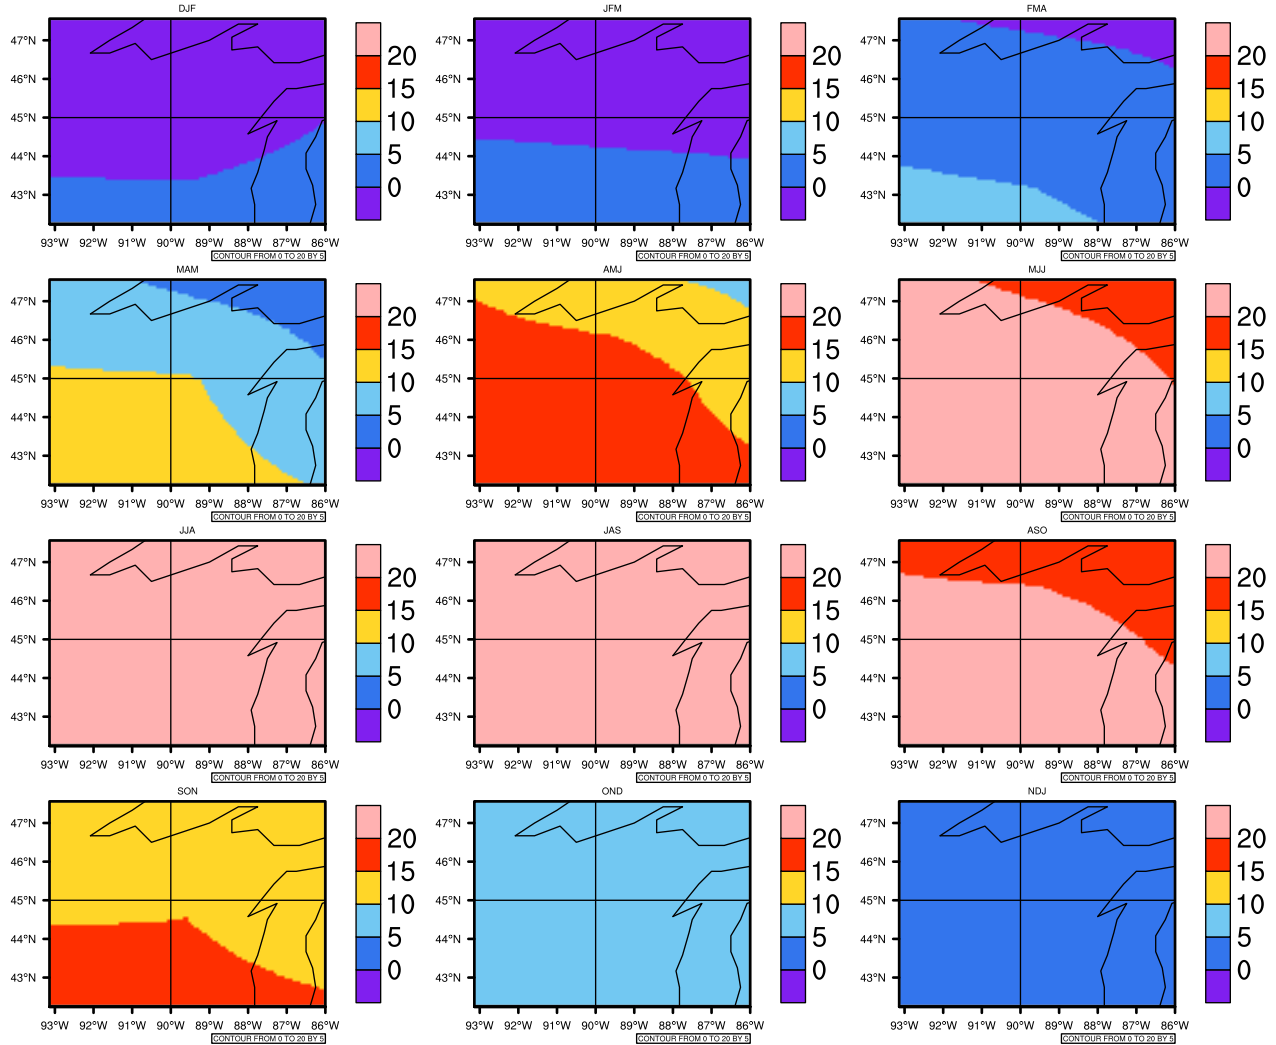

Seasonally Daily Average tmax(c) In 2070-2079 GFDL-ESM2M RCP85 - Wisconsin

AgriMetSoft (2020). Climate Maps. Available on: <https://agrimetsoft.com/maps>

[Order a new map on <https://agrimetsoft.com/order>