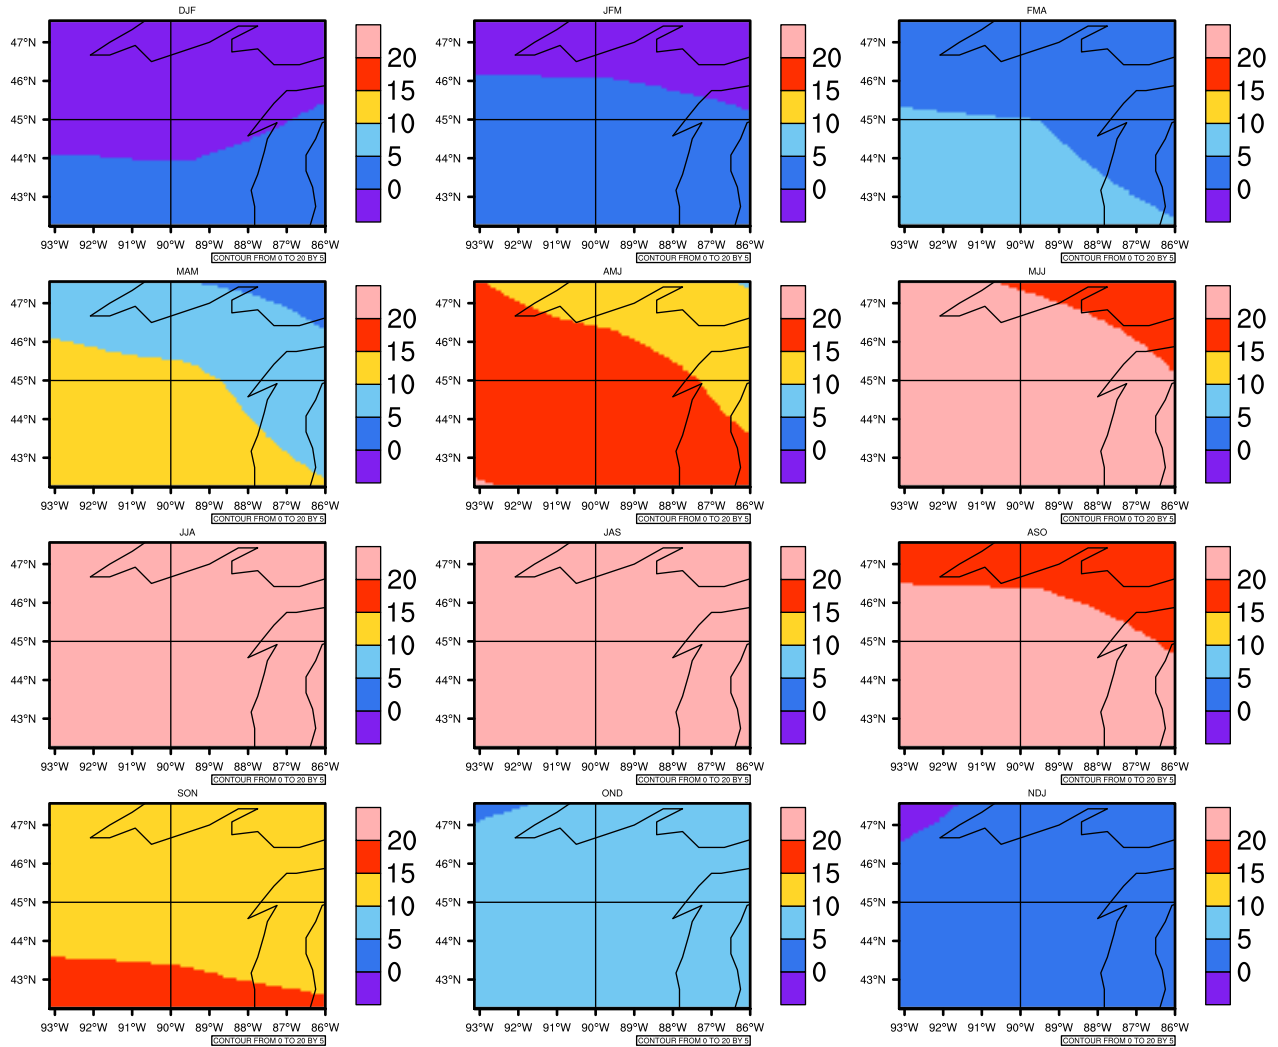

Seasonally Daily Averagetasmx(c) In 2080-2089 GFDL-ESM2M RCP85 - Wisconsin

AgriMetSoft (2020). Climate Maps. Available on: <https://agrimetsoft.com/maps>

[Order a new map on <https://agrimetsoft.com/order>