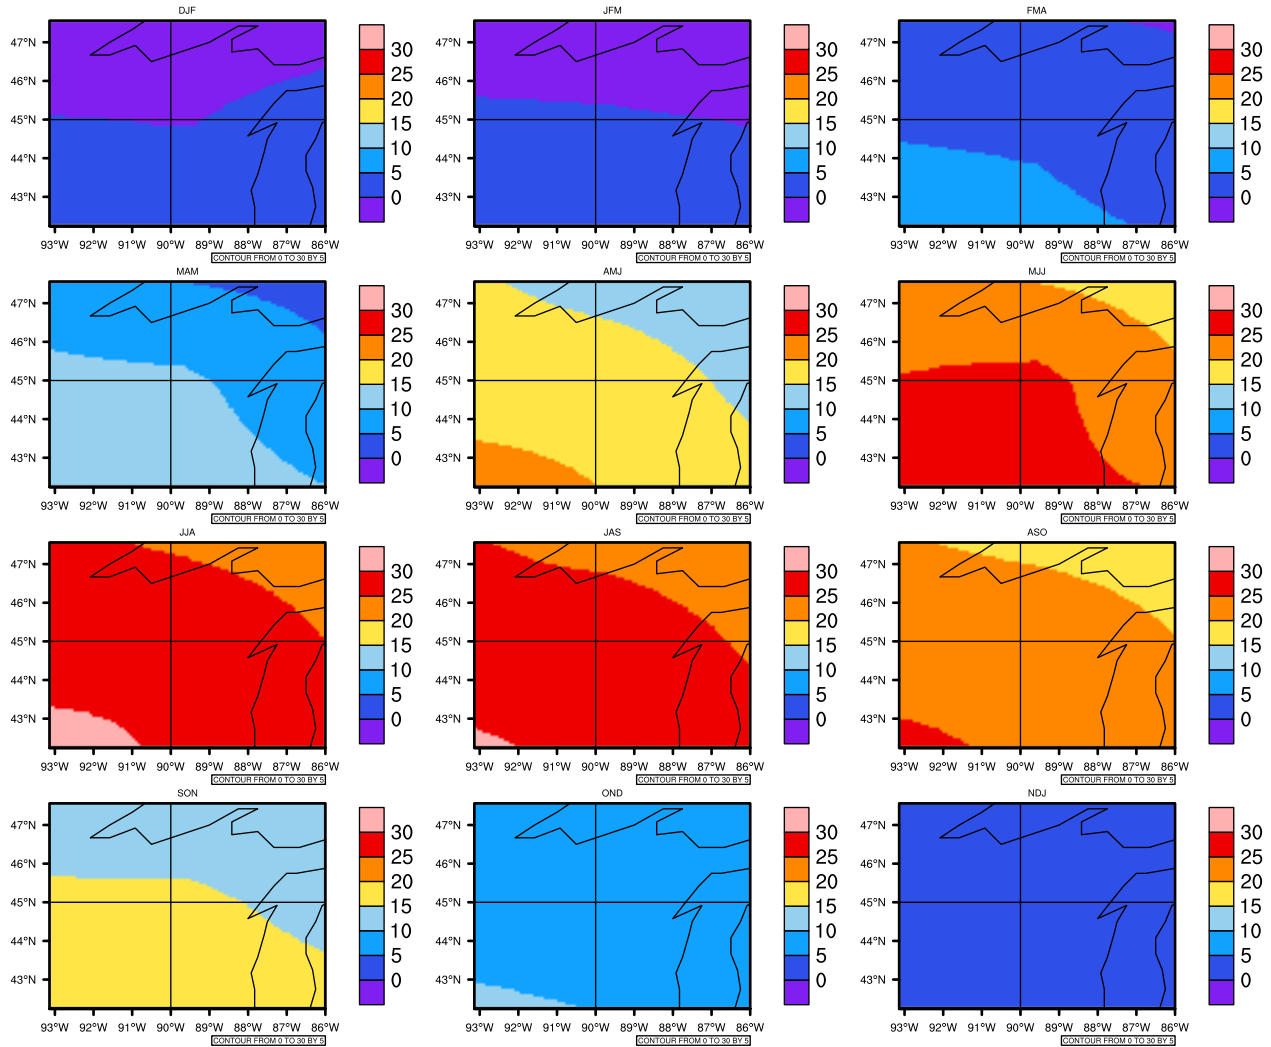

Seasonally Daily Averagetasmx(c) In 2090-2099 GFDL-ESM2M RCP85 - Wisconsin

AgriMetSoft (2020). Climate Maps. Available on:
<https://agrimetsoft.com/maps>

[Order a new map on <https://agrimetsoft.com/order>

[You can request maps from any dataset from the AgriMetSoft Team.](#)