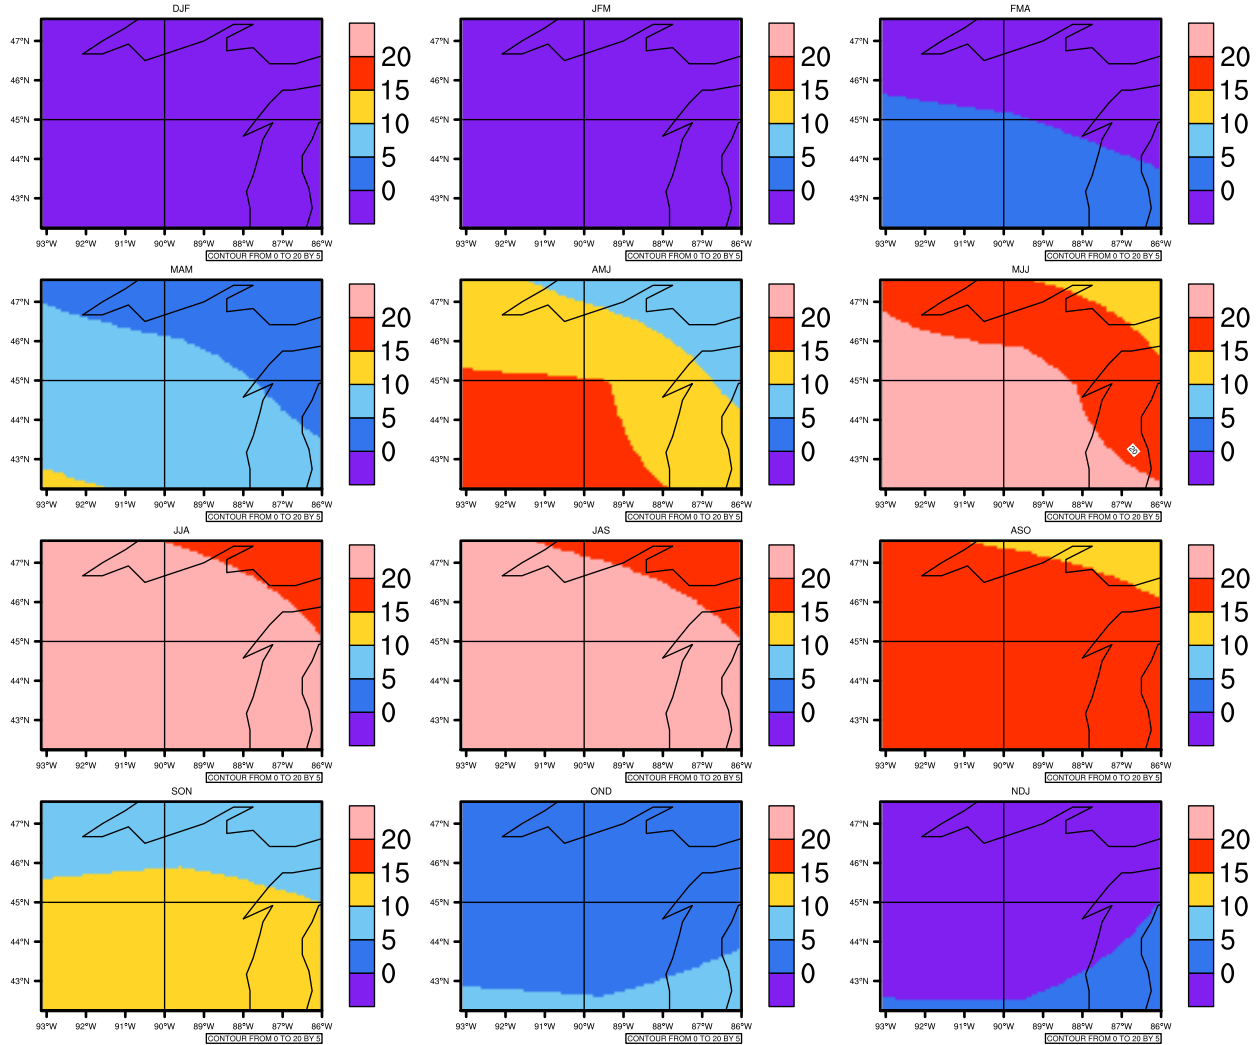

Seasonally Daily Average tmax(c) In 1975-2005 GFDL-ESM2M historical - Wisconsin

AgriMetSoft (2020). Climate Maps. Available on: <https://agrimetsoft.com/maps>

Order a new map on <https://agrimetsoft.com/order>