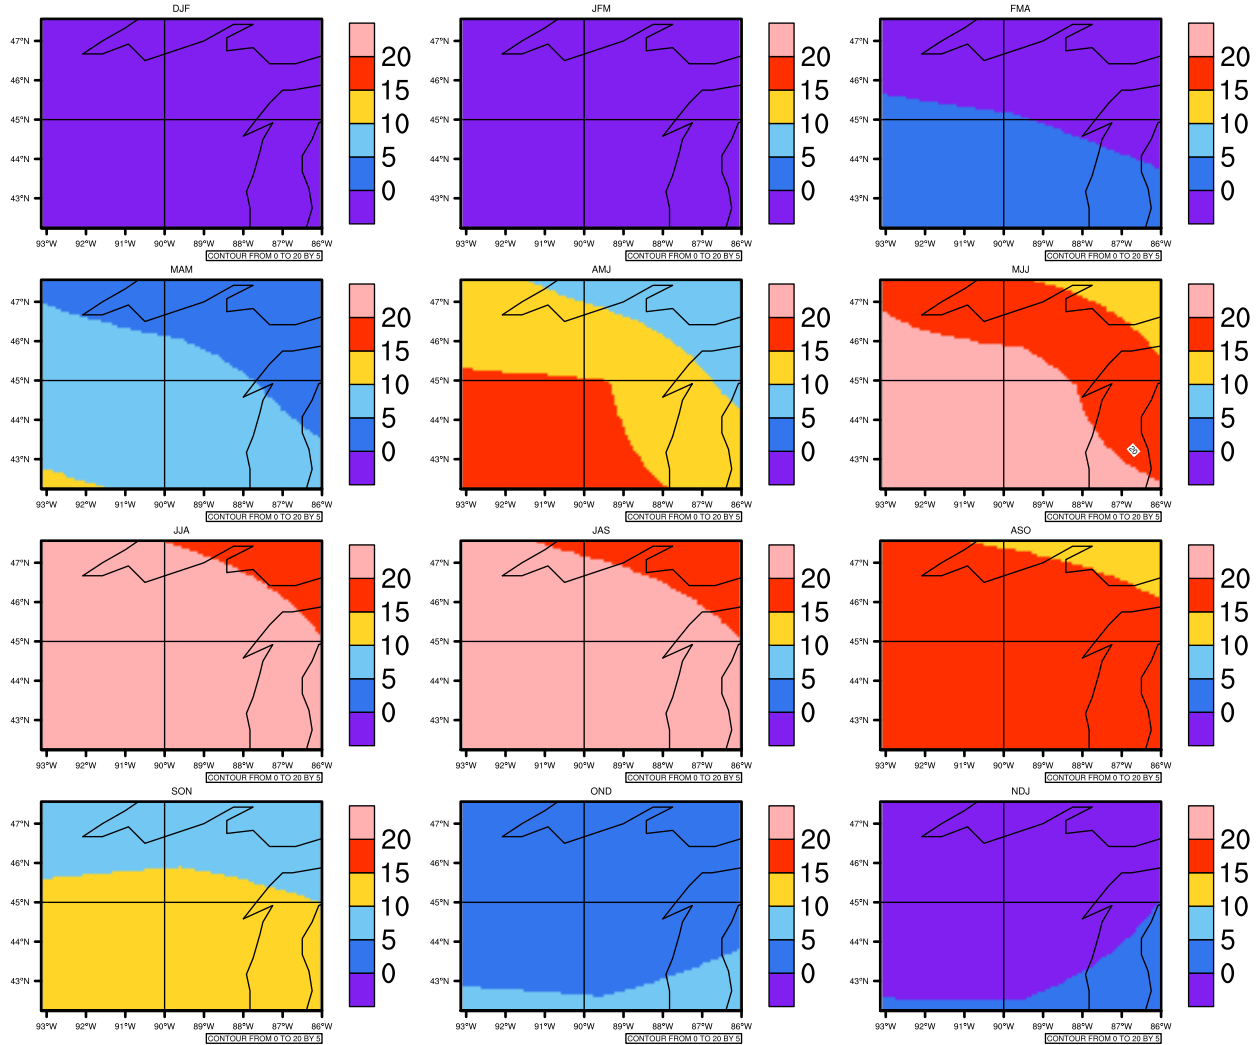

Seasonally Daily Average tmax(c) In 1975-2005 GFDL-ESM2M historical - Wisconsin

AgriMetSoft (2020). Climate Maps. Available on: <https://agrimetsoft.com/maps>

Order a new map on <https://agrimetsoft.com/order>

[You can request maps from any dataset from the AgriMetSoft Team.](#)