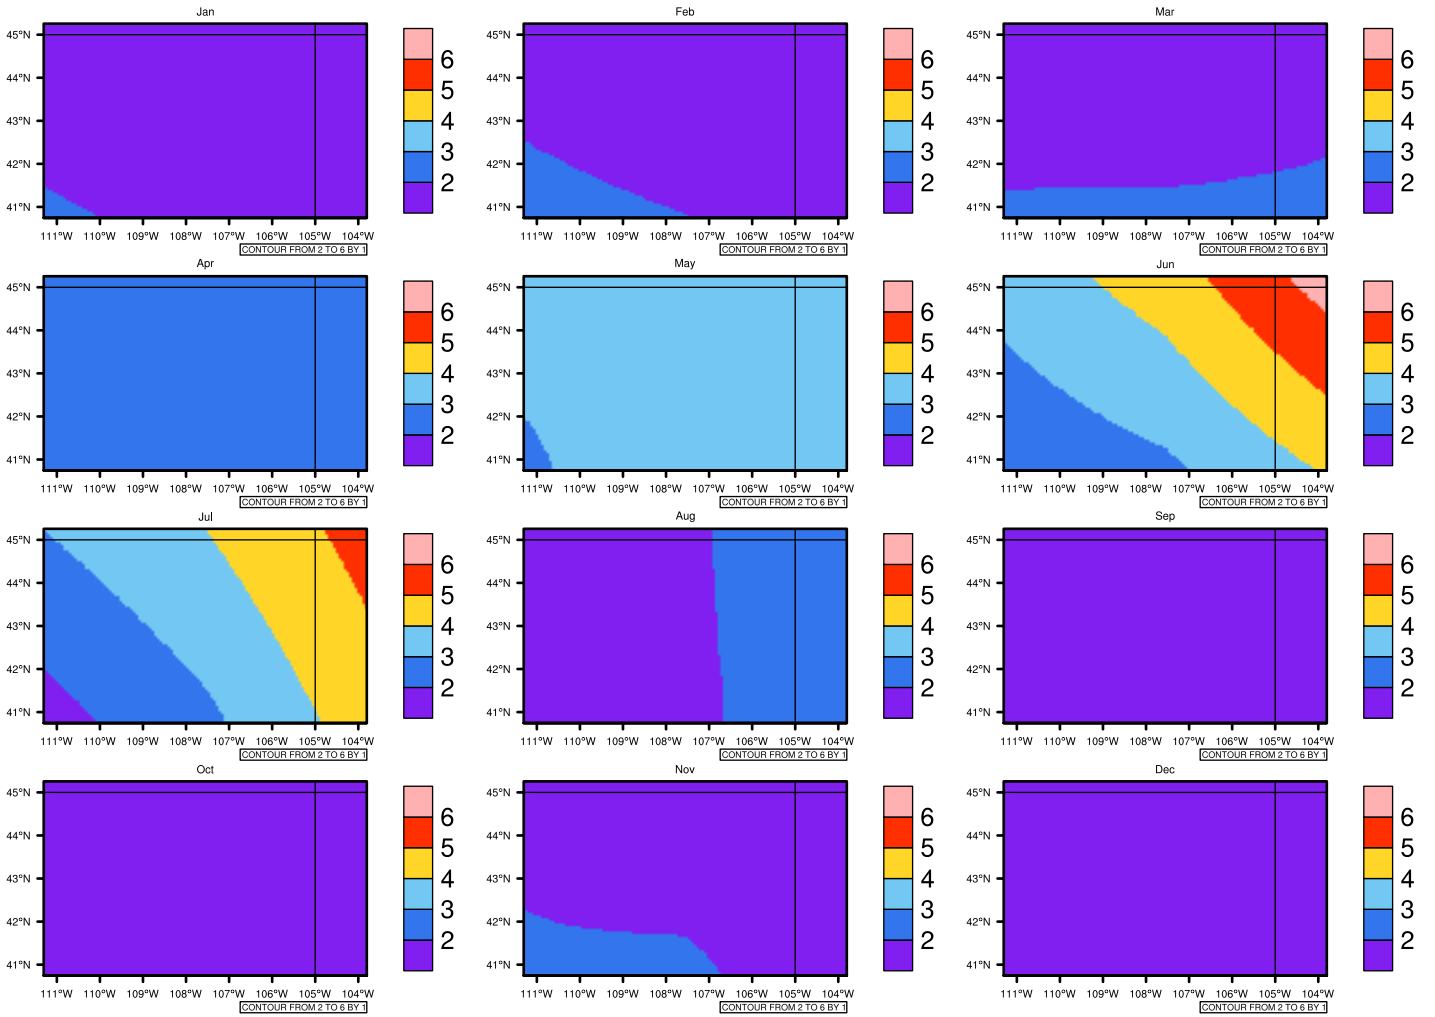

Monthly Daily Average pr(mm/day) In 2070-2079 GFDL-ESM2M RCP45 - Wyoming

AgriMetSoft (2020). Climate Maps. Available on:
<https://agrimetsoft.com/maps>

[Order a new map on <https://agrimetsoft.com/order>