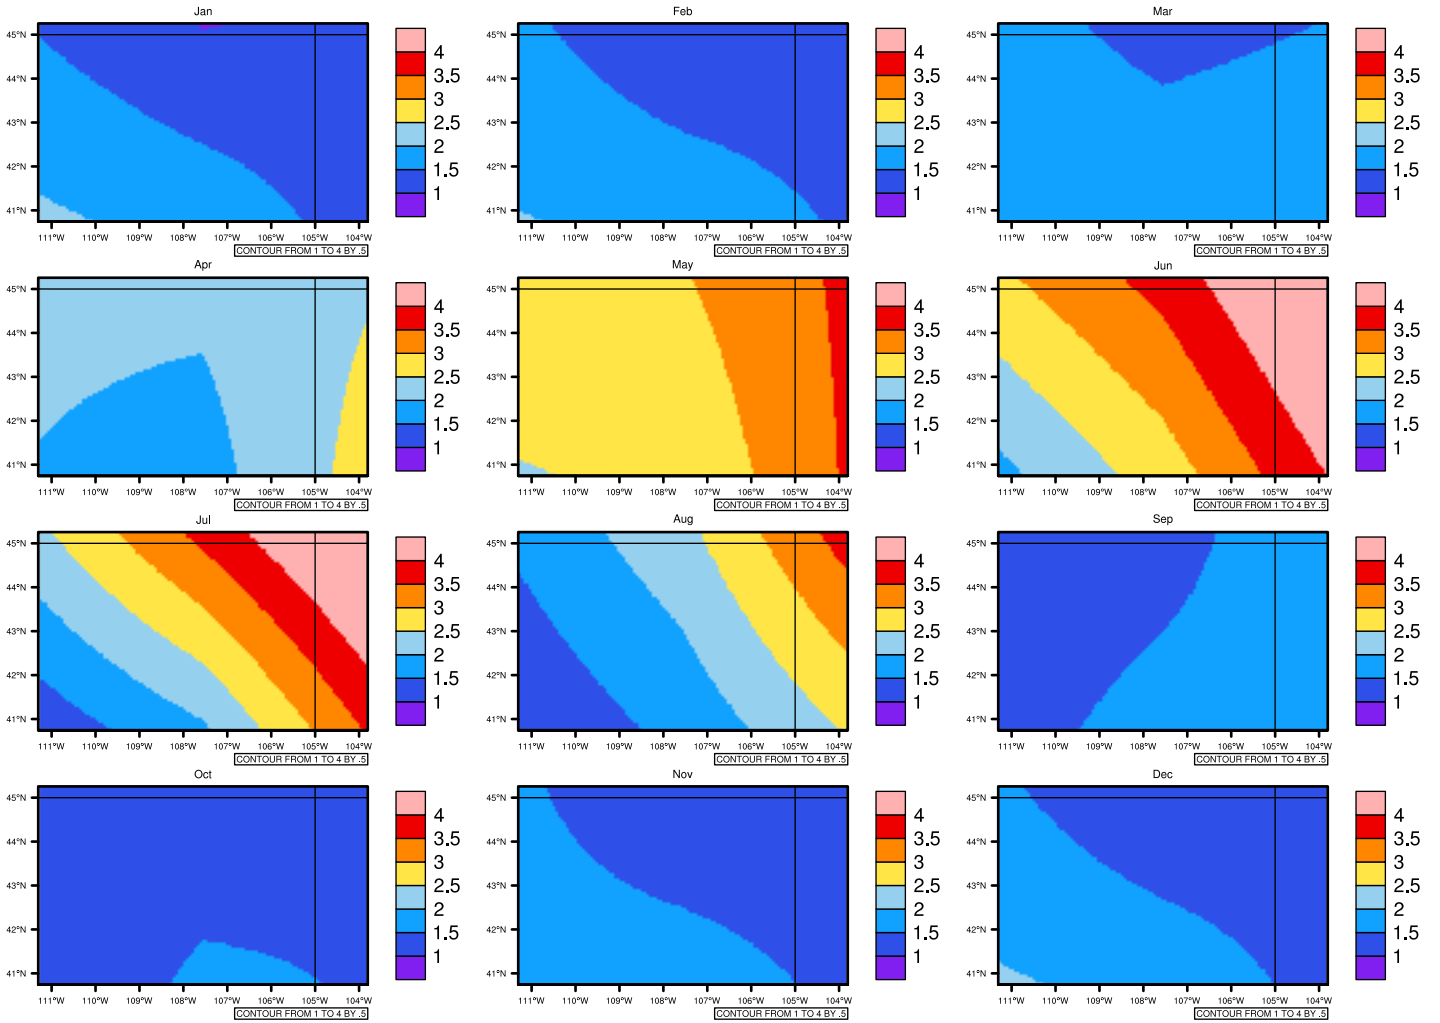

Monthly pr (mm/day) In 1975-2005 GFDL-ESM2M historical - Wyoming

AgriMetSoft (2020). Climate Maps. Available on:
<https://agrimetsoft.com/maps>

|Order a new map on <https://agrimetsoft.com/order>