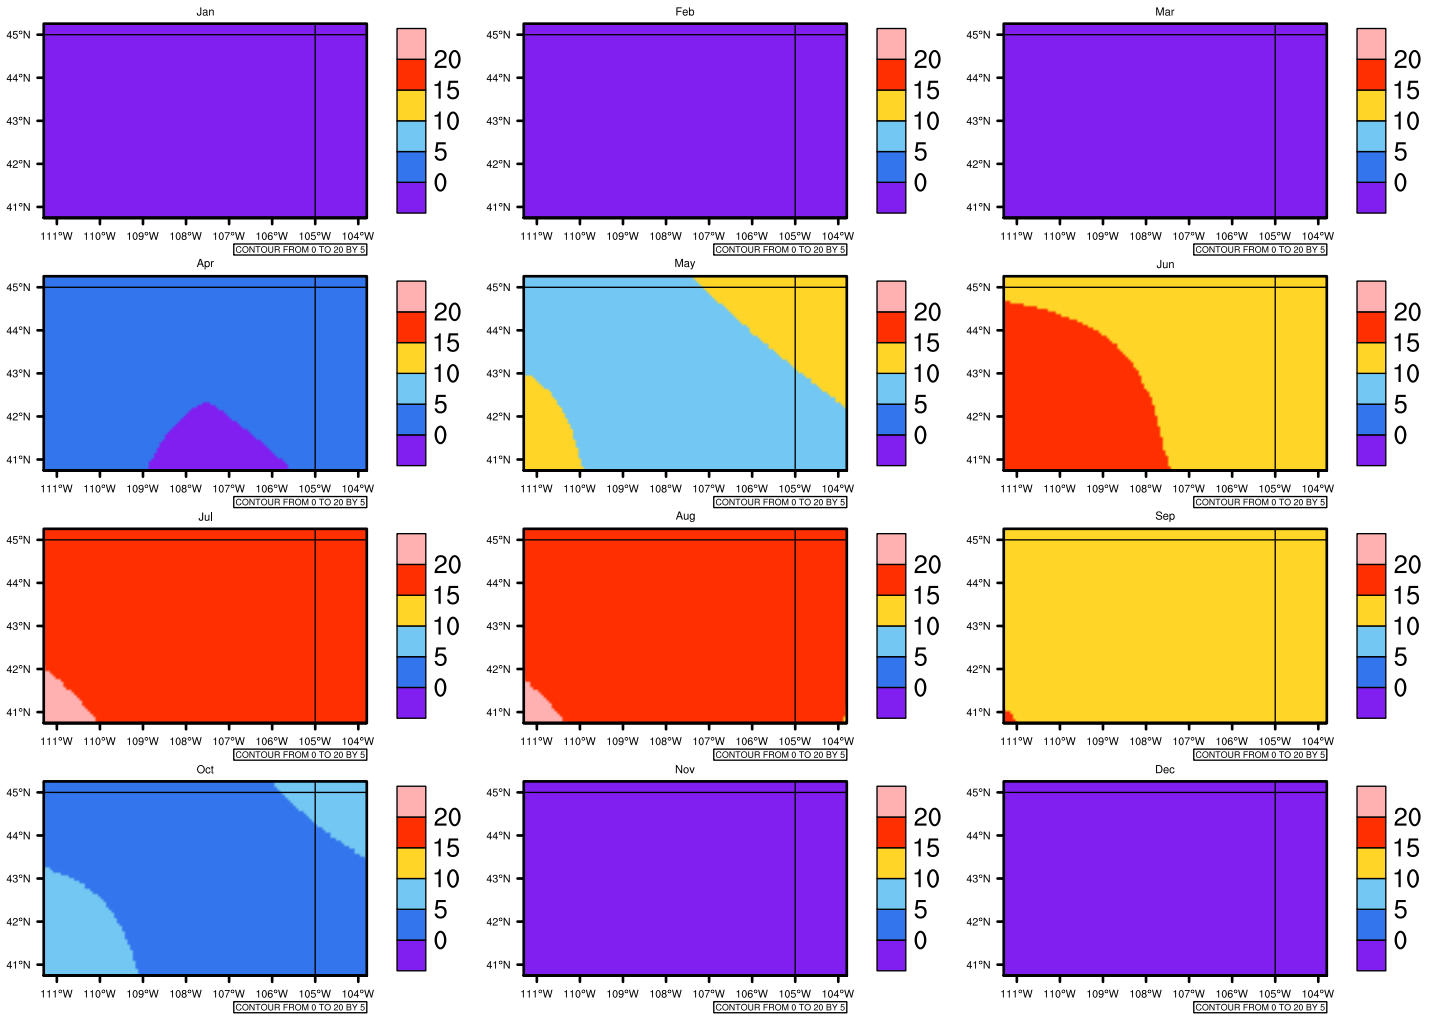

Monthly Daily Average(c) In 2090-2099 GFDL-ESM2M RCP45 - Wyoming

AgriMetSoft (2020). Climate Maps. Available on:
<https://agrimetsoft.com/maps>

[Order a new map on <https://agrimetsoft.com/order>

[You can request maps from any dataset from the AgriMetSoft Team.](#)