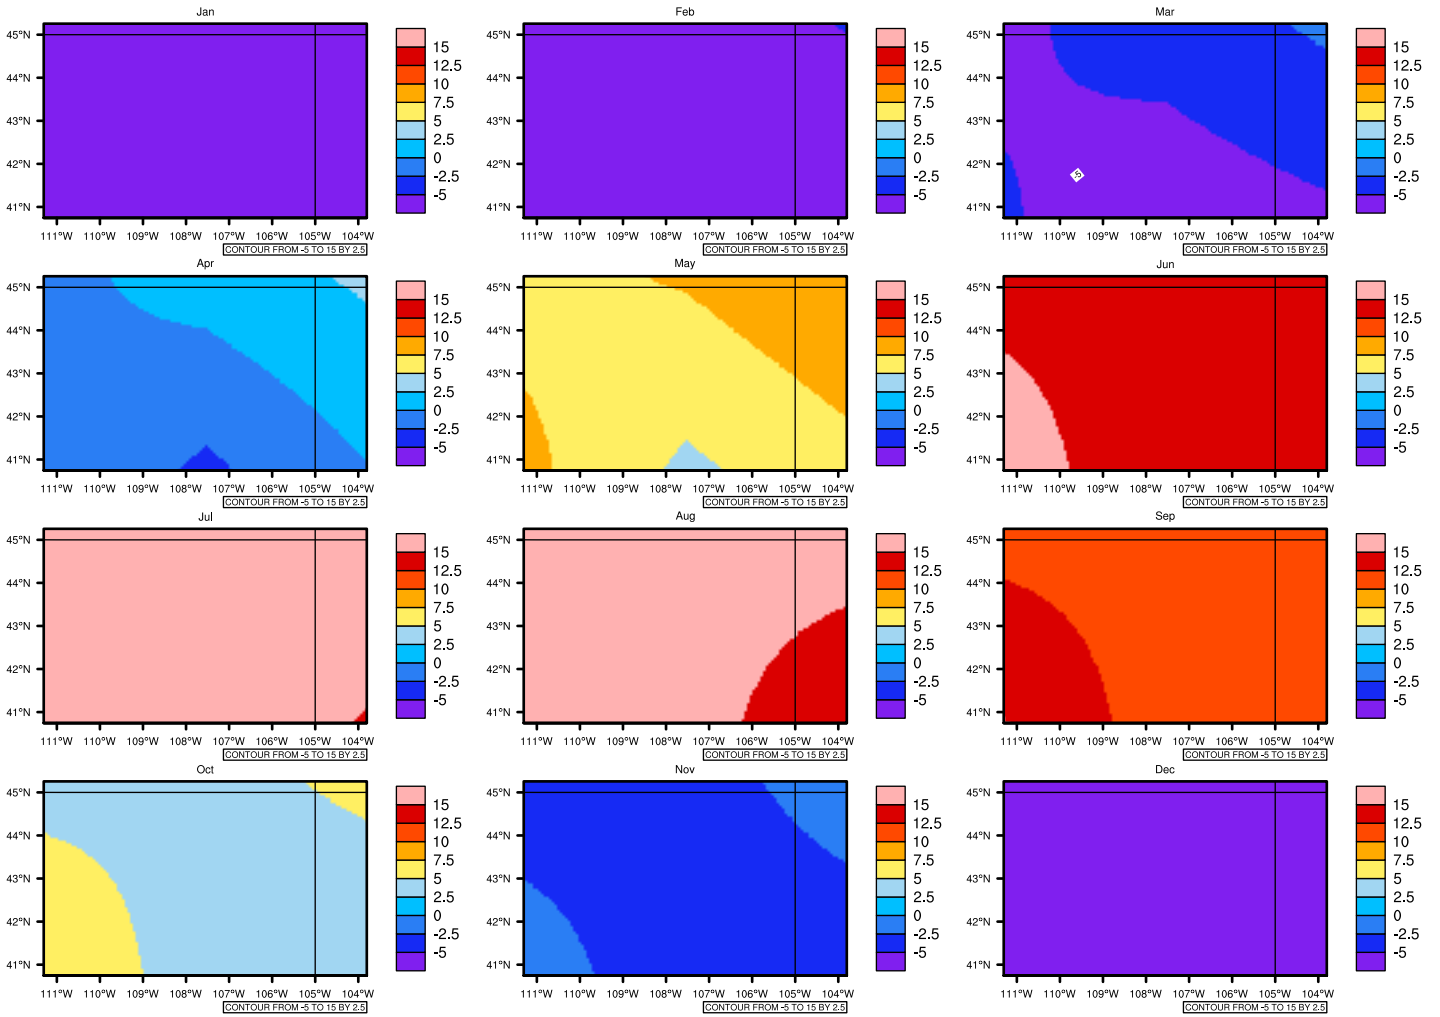

## Monthly Daily Averaget(c) In 2020-2029 GFDL-ESM2M RCP85 - Wyoming

AgriMetSoft (2020). Climate Maps. Available on:  
<https://agrimetsoft.com/maps>

[Order a new map on <https://agrimetsoft.com/order>

[You can request maps from any dataset from the AgriMetSoft Team.](#)