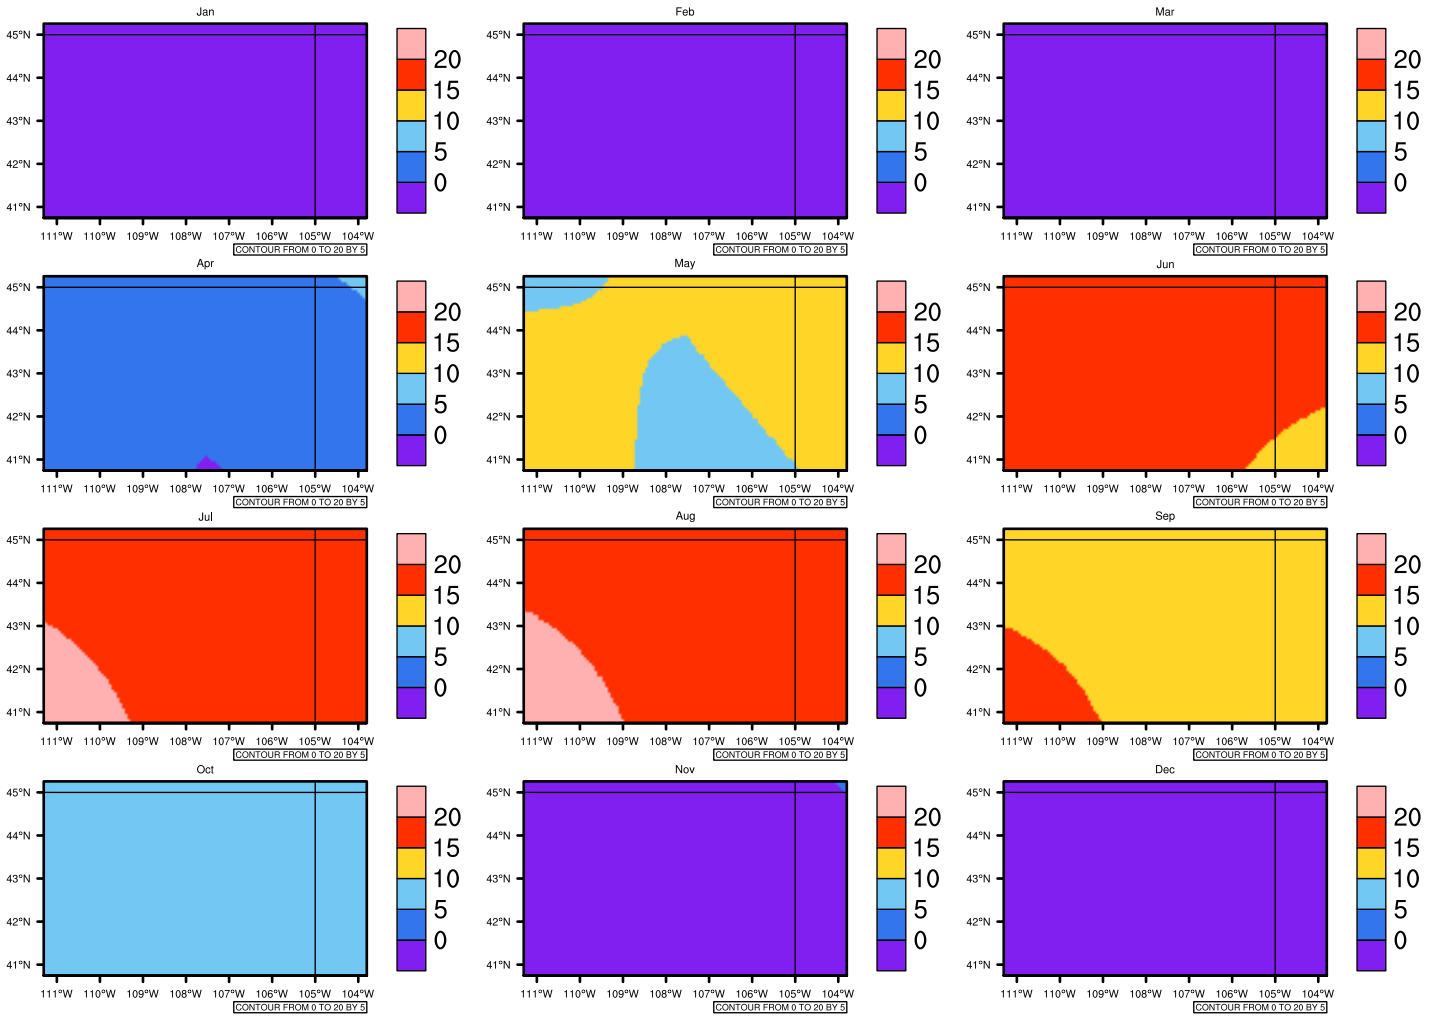

Monthly Daily Average(c) In 2060-2069 GFDL-ESM2M RCP85 - Wyoming

AgriMetSoft (2020). Climate Maps. Available on:
<https://agrimetsoft.com/maps>

[Order a new map on <https://agrimetsoft.com/order>

[You can request maps from any dataset from the AgriMetSoft Team.](#)