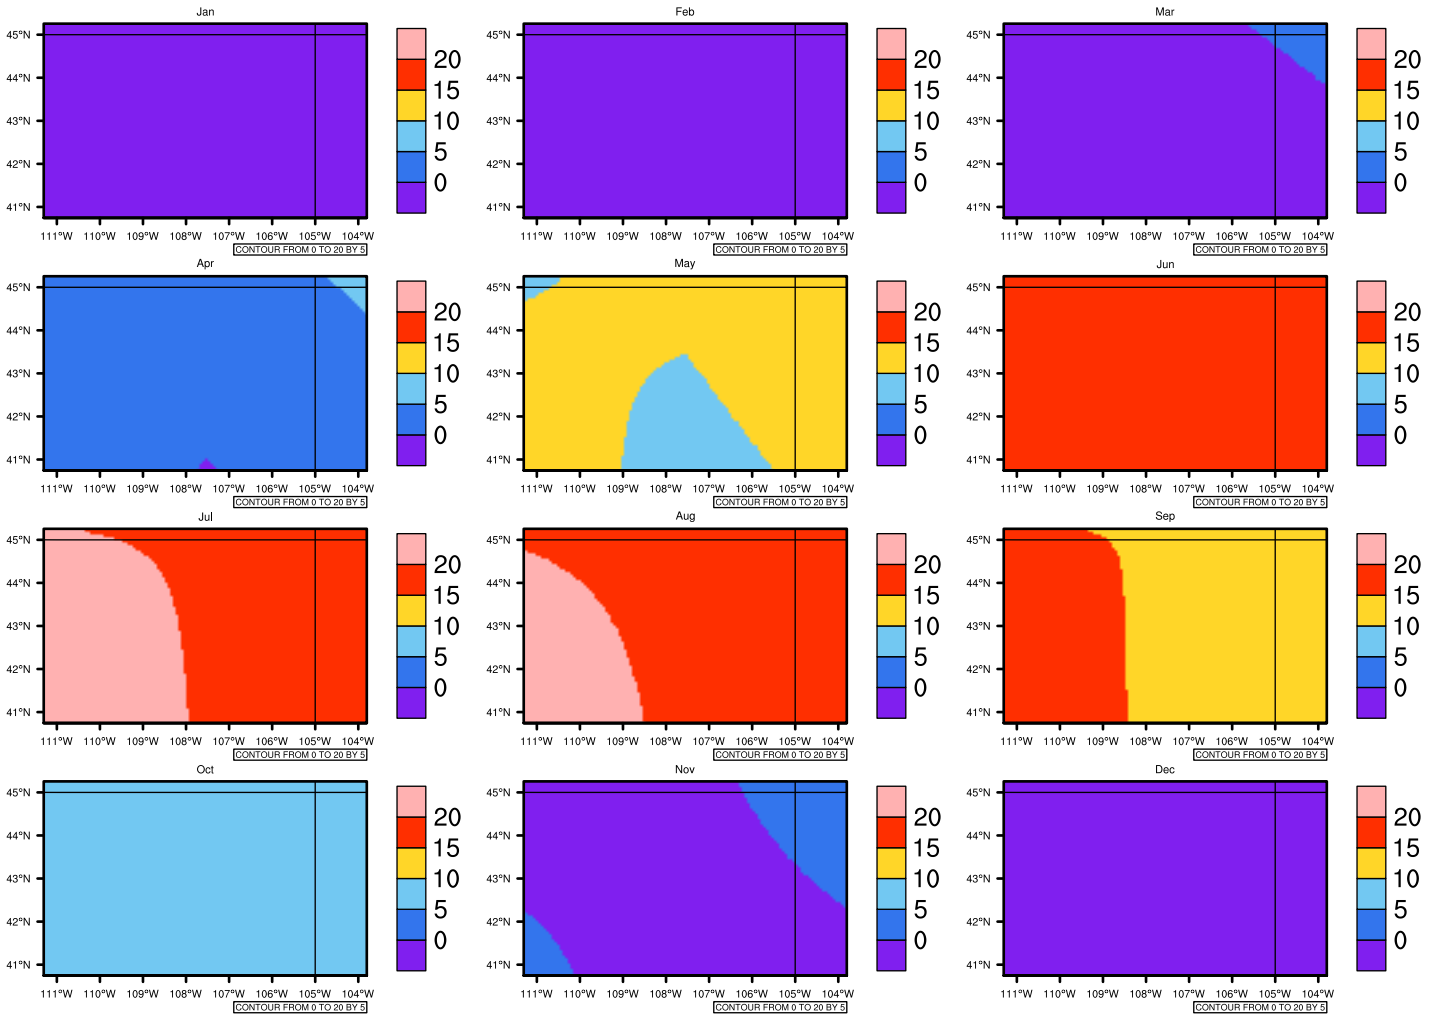

Monthly Daily Average(c) In 2070-2079 GFDL-ESM2M RCP85 - Wyoming

AgriMetSoft (2020). Climate Maps. Available on:
<https://agrimetsoft.com/maps>

[Order a new map on <https://agrimetsoft.com/order>

[You can request maps from any dataset from the AgriMetSoft Team.](#)