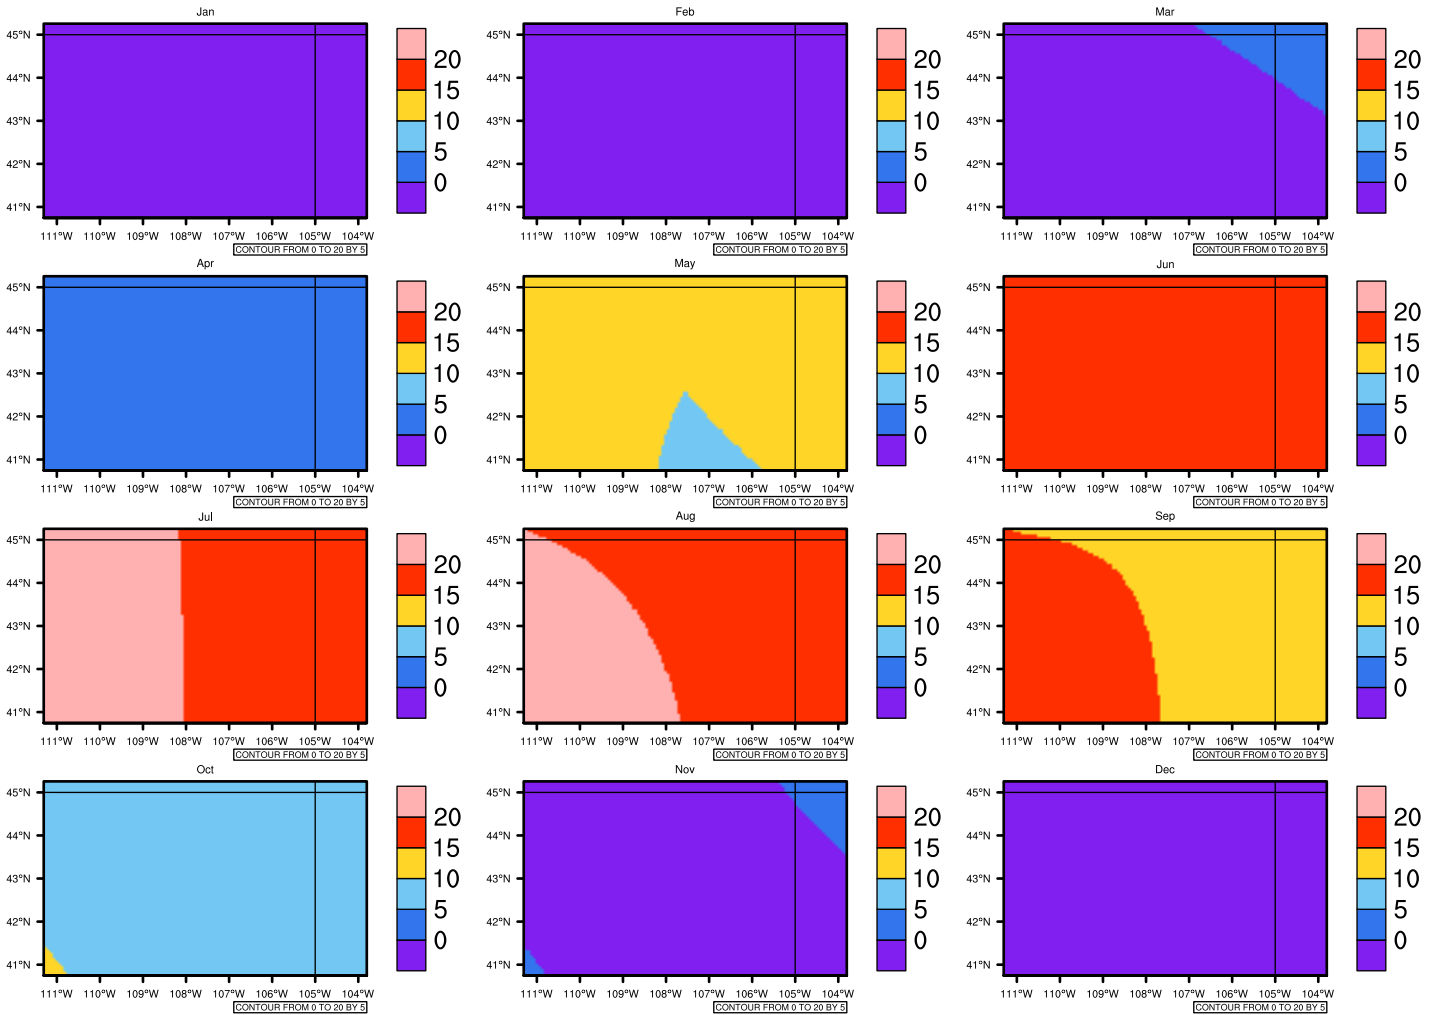

Monthly Daily Average(c) In 2080-2089 GFDL-ESM2M RCP85 - Wyoming

AgriMetSoft (2020). Climate Maps. Available on:
<https://agrimetsoft.com/maps>

[Order a new map on <https://agrimetsoft.com/order>

[You can request maps from any dataset from the AgriMetSoft Team.](#)